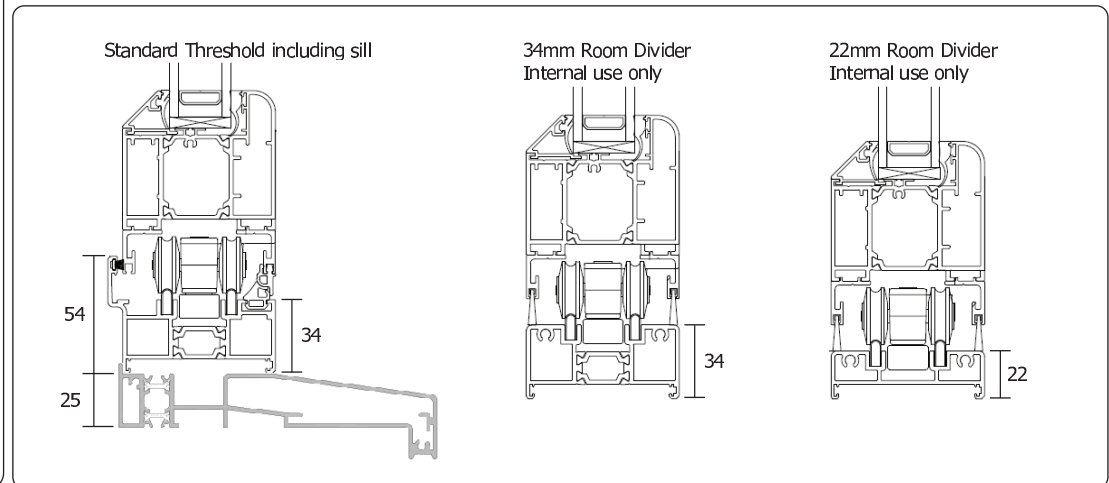

Item no	Overall size (inc sill etc)		Qty	Total sill length	Sill type			Drainage		Add-On 20 or 40				Trickle vent in head
	Width	Height			none	190	None	Top	Bott	Left	Right			
1					<input type="checkbox"/>	150	<input type="checkbox"/>	Face	<input type="checkbox"/>					<input type="checkbox"/> Qty.....

Frame construction will be of AluK BSF70 Aluminium profiles, round sash, mitred joints, internally glazed with wedge gasket and butt hinges. Locks: 2 hook, 1 deadbolt, security cylinder. Fab and Fix furniture, gasket will be colour matched to the colour of sash section. Black hinges except where white gaskets are used.
 Maximum sash size 1200w for 2200h, 1100w for 2400h, 850w for 2600h, 650w for 2800h, 500w for 3000h or 100kg.
 Finish: SG = Semi-Gloss HG = High Gloss M = Matt. Glazing beads: As std 28mm or 40mm only.
 Double glazed glass=Total+ / Low Iron/ Thermo Bar 1.8u. Triple glazed=2 x Total+ / Low Iron/ Thermo Bar 1.4u