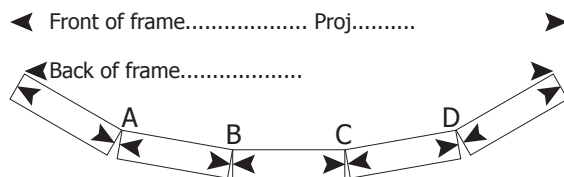

A..... B..... C.....
 Bay Jacks Reinforce Sill

Location.....

A.....
 Bay Jacks Reinforce Sill

Location.....

A..... B.....
 Bay Jacks Reinforce Sill

Location.....

A..... B.....
 Bay Jacks Reinforce Sill

Location.....

A..... B..... C.....
 Bay Jacks Reinforce Sill

Location.....

A..... B..... C..... D..... E.....
 Bay Jacks Reinforce Sill

Location.....

A..... B..... C..... D..... E..... F.....
 Bay Jacks Reinforce Sill

Location.....

A..... B..... C..... D.....
 Bay Jacks Reinforce Sill

We will automatically use fixed kites where possible, Bow kites will be applied to bow bays (Front of frame measurements)
 No sill's will be reinforced unless requested
Pole angle restrictions: * = Bayjack available
 Bow kite 155-175 Small Ovolo variable 125-170 *
 135 kite 133-137 * Large Ovolo variable 90-125 *
 150 kite 148-152 * Ovolo Cornerpost 88-92 *