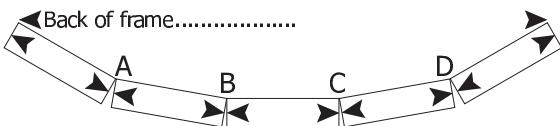

Location.....

A.....

Bay Jacks Reinforce Sill

Location.....

A..... B.....

Bay Jacks Reinforce Sill

Location.....

A..... B..... C..... D.....

Bay Jacks Reinforce Sill

Pole angle restrictions: * = Bayjack available

Ovolo variable 120-150 *

Ovolo Comerpost 88-92 *

Important: Before ordering please ensure that you are familiar with our products and specifications as we will not accept responsibility for want of knowledge in the event that items do not meet with your requirements