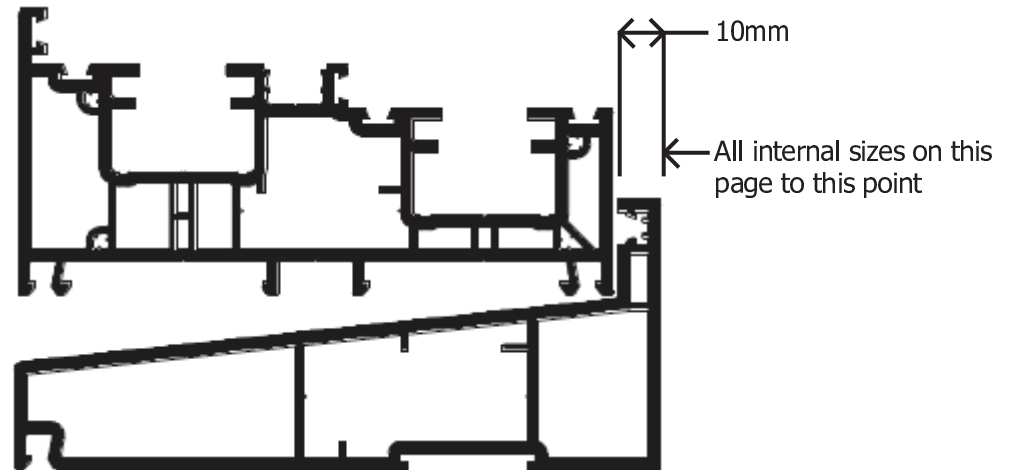

Location.....

A.....

Bay Jacks Reinforce Sill

Location.....

A..... B.....

Bay Jacks Reinforce Sill

Location.....

A..... B..... C..... D.....

Bay Jacks Reinforce Sill

Pole angle restrictions: * = Bayjack available

Ovolo variable 120-150 *

Ovolo Comerpost 88-92 *

Important: Before ordering please ensure that you are familiar with our products and specifications as we will not accept responsibility for want of knowledge in the event that items do not meet with your requirements