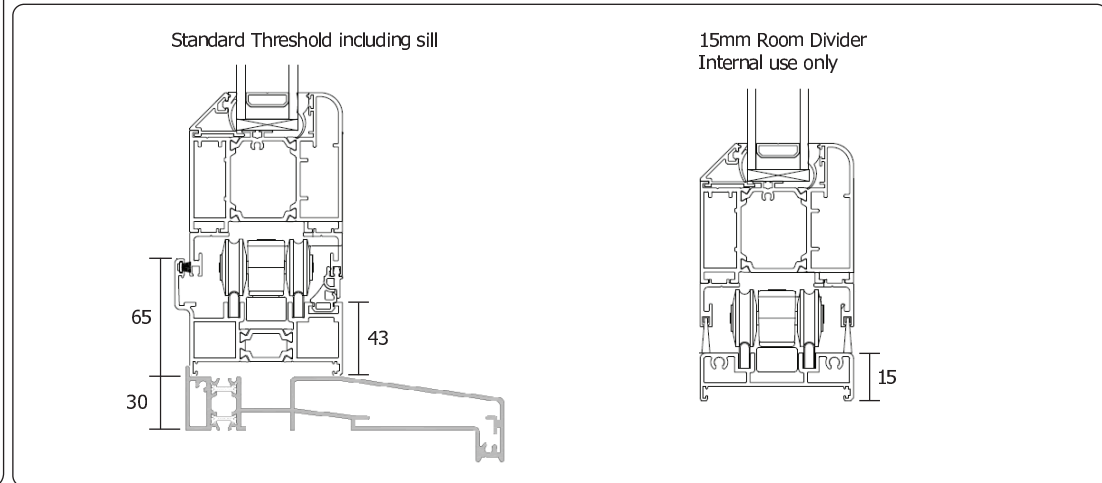

These are the only styles available with the Imagine Fold & Slide door due to restrictions with Pvcu.

Glazing	Sash Type	Frame and Sash Colour			Bead Type	Main Handle Colour (m)		
Glazed	Bevel	☐ White	☐ Chartwell Gn	☐ Irish Oak	Ogee	☐ Antique Black		
☐ Unglazed	☐ Ogee	☐ Foil Out/White In	☐ Cream	☐ Mahogany	☐ Flat/ Bevel	☐ Black	☐ Copper	☐ Satin
28mm Double		☐ Anthracite Gr	☐ Elephant Gr	☐ Rosewood		☐ Bronze	☐ Gold	
		☐ Black	☐ Golden Oak	☐ White Foil		☐ Chrome	☐ Graphite	☐ White

Item no	Overall size (inc sill etc)		Qty	Total sill length	Sill type			Drainage		Add-On 15 or 45				Trickle vent in 45mm
	Width	Height			none	190	None	Top	Bott	Left	Right			
1					☐	150	☐	Face	☐					☐ Qty.....

Main Handle	Slave Handle	Cylinder	Opening	Threshold	Glazing	
Lev/ Lev	Pendulum	☐ T-turn (Master door sash only)	Open Out	Standard	Clear	
			☐ Open In	☐ Room divider	☐ Add 1 sheet of laminate to each door