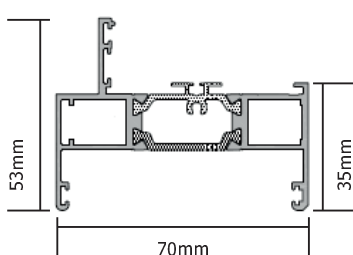

AluK aluminium window frames

AW604
43mm/58 Frame

AW605
53mm/58 Frame

AW608
73mm/58 Frame

AW660
28mm Square
Bead

AW513
28mm Bevel
Bead

AW602
53mm Ogee/70 Frame

AW607
73mm Ogee/70 Frame

AW603
Oddleg Frame

AW622
53mm Square/70 Frame

AW623
73mm Square/70 Frame

AW600
43mm Bevel/58 Frame

AW601
53mm Bevel/58 Frame

AW606
73mm Bevel/58 Frame