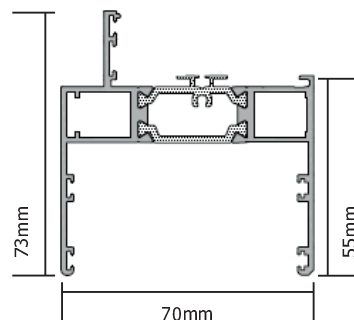

AluK aluminium window frames

AW604
43mm/58 Frame

AW605
53mm/58 Frame

AW608
73mm/58 Frame

AW660
28mm Square
Bead

AW513
28mm Bevel
Bead

AW602
53mm Ogee/70 Frame

AW607
73mm Ogee/70 Frame

AW603
Oddleg Frame

AW622
53mm Square/70 Frame

AW623
73mm Square/70 Frame

AW600
43mm Bevel/58 Frame

AW601
53mm Bevel/58 Frame

AW606
73mm Bevel/58 Frame