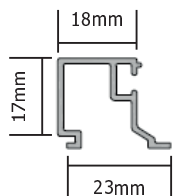

AluK aluminium window frames

AW604
43mm/58 Frame

AW605
53mm/58 Frame

AW608
73mm/58 Frame

AW660
28mm Square
Bead

AW513
28mm Bevel
Bead

AW602
53mm Ogee/70 Frame

AW607
73mm Ogee/70 Frame

AW603
Oddleg Frame

AW622
53mm Square/70 Frame

AW623
73mm Square/70 Frame

AW600
43mm Bevel/58 Frame

AW601
53mm Bevel/58 Frame

AW606
73mm Bevel/58 Frame