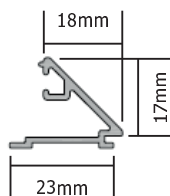

AluK aluminium window frames

AW604
43mm/58 Frame

AW605
53mm/58 Frame

AW608
73mm/58 Frame

AW660
28mm Square
Bead

AW513
28mm Bevel
Bead

AW602
53mm Ogee/70 Frame

AW607
73mm Ogee/70 Frame

AW603
Oddleg Frame

AW622
53mm Square/70 Frame

AW623
73mm Square/70 Frame

AW600
43mm Bevel/58 Frame

AW601
53mm Bevel/58 Frame

AW606
73mm Bevel/58 Frame