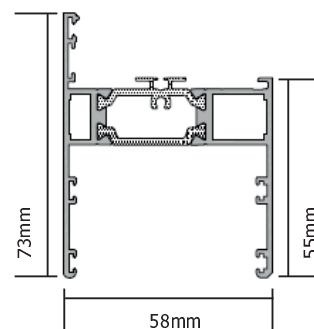

AluK aluminium window frames

AW604
43mm/58 Frame

AW605
53mm/58 Frame

AW608
73mm/58 Frame

AW660
28mm Square
Bead

AW513
28mm Bevel
Bead

AW602
53mm Ogee/70 Frame

AW607
73mm Ogee/70 Frame

AW603
Oddleg Frame

AW622
53mm Square/70 Frame

AW623
73mm Square/70 Frame

AW600
43mm Bevel/58 Frame

AW601
53mm Bevel/58 Frame

AW606
73mm Bevel/58 Frame