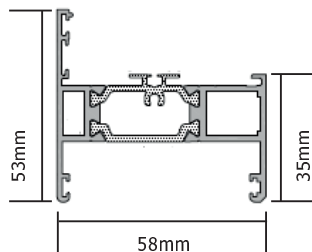

AluK aluminium window frames

AW604
43mm/58 Frame

AW605
53mm/58 Frame

AW608
73mm/58 Frame

AW660
28mm Square
Bead

AW513
28mm Bevel
Bead

AW602
53mm Ogee/70 Frame

AW607
73mm Ogee/70 Frame

AW603
Oddleg Frame

AW622
53mm Square/70 Frame

AW623
73mm Square/70 Frame

AW600
43mm Bevel/58 Frame

AW601
53mm Bevel/58 Frame

AW606
73mm Bevel/58 Frame