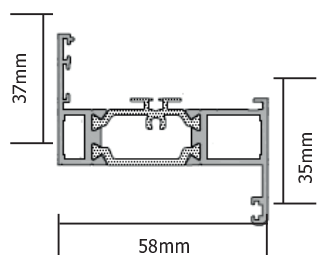

AluK aluminium window frames

AW604
43mm/58 Frame

AW605
53mm/58 Frame

AW608
73mm/58 Frame

AW660
28mm Square
Bead

AW513
28mm Bevel
Bead

AW602
53mm Ogee/70 Frame

AW607
73mm Ogee/70 Frame

AW603
Oddleg Frame

AW622
53mm Square/70 Frame

AW623
73mm Square/70 Frame

AW600
43mm Bevel/58 Frame

AW601
53mm Bevel/58 Frame

AW606
73mm Bevel/58 Frame