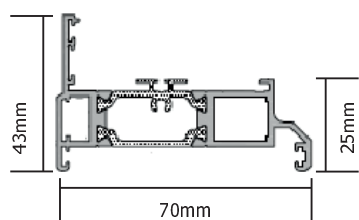

AluK aluminium window frames

AW604
43mm/58 Frame

AW605
53mm/58 Frame

AW608
73mm/58 Frame

AW660
28mm Square
Bead

AW513
28mm Bevel
Bead

AW602
53mm Ogee/70 Frame

AW607
73mm Ogee/70 Frame

AW603
Oddleg Frame

AW622
53mm Square/70 Frame

AW623
73mm Square/70 Frame

AW600
43mm Bevel/58 Frame

AW601
53mm Bevel/58 Frame

AW606
73mm Bevel/58 Frame