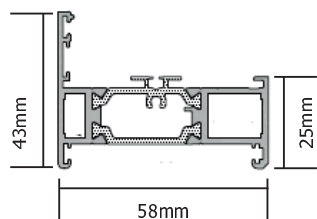

AluK aluminium window frames

AW604
43mm/58 Frame

AW605
53mm/58 Frame

AW608
73mm/58 Frame

AW660
28mm Square
Bead

AW513
28mm Bevel
Bead

AW602
53mm Ogee/70 Frame

AW607
73mm Ogee/70 Frame

AW603
Oddleg Frame

AW622
53mm Square/70 Frame

AW623
73mm Square/70 Frame

AW600
43mm Bevel/58 Frame

AW601
53mm Bevel/58 Frame

AW606
73mm Bevel/58 Frame