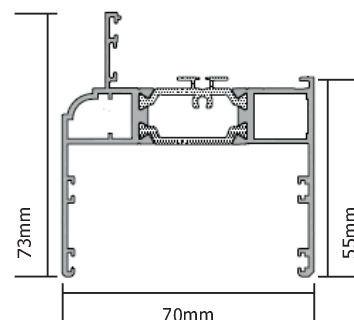

AluK aluminium window frames

AW604
43mm/58 Frame

AW605
53mm/58 Frame

AW608
73mm/58 Frame

AW660
28mm Square
Bead

AW513
28mm Bevel
Bead

AW602
53mm Ogee/70 Frame

AW607
73mm Ogee/70 Frame

AW603
Oddleg Frame

AW622
53mm Square/70 Frame

AW623
73mm Square/70 Frame

AW600
43mm Bevel/58 Frame

AW601
53mm Bevel/58 Frame

AW606
73mm Bevel/58 Frame