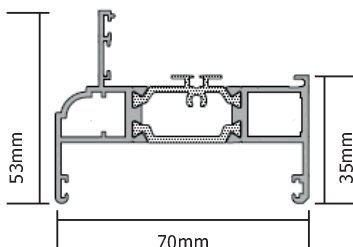

AluK aluminium window frames

AW604
43mm/58 Frame

AW605
53mm/58 Frame

AW608
73mm/58 Frame

AW660
28mm Square
Bead

AW513
28mm Bevel
Bead

AW602
53mm Ogee/70 Frame

AW607
73mm Ogee/70 Frame

AW603
Oddleg Frame

AW622
53mm Square/70 Frame

AW623
73mm Square/70 Frame

AW600
43mm Bevel/58 Frame

AW601
53mm Bevel/58 Frame

AW606
73mm Bevel/58 Frame