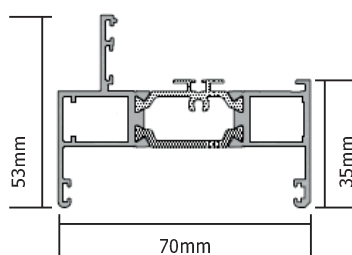

AluK aluminium door frames

AW604
43mm/58 Frame
Threshold

AW605
53mm/58 Frame
Jamb/ Head/ Threshold

AW608
73mm/58 Frame
Jamb/ Head/ Threshold

AD100
15mm Threshold

AW602
53mm Ogee/70 Frame
Jamb/ Head/ Threshold

AW607
73mm Ogee/70 Frame
Jamb/ Head/ Threshold

AW603
Oddleg Frame
Jamb/ Head/ Threshold

AW622
53mm Square/70 Frame
Jamb/ Head/ Threshold

AW623
73mm Square/70 Frame
Jamb/ Head/ Threshold

AW600
43mm Bevel/58 Frame
Threshold

AW601
53mm Bevel/58 Frame
Jamb/ Head/ Threshold

AW606
73mm Bevel/58 Frame
Jamb/ Head/ Threshold