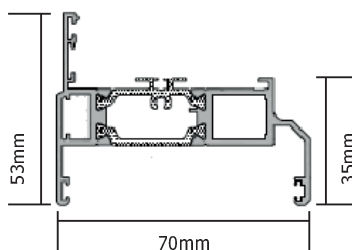

AluK aluminium door frames

AW604
43mm/58 Frame
Threshold

AW605
53mm/58 Frame
Jamb/ Head/ Threshold

AW608
73mm/58 Frame
Jamb/ Head/ Threshold

AD100
15mm Threshold

AW602
53mm Ogee/70 Frame
Jamb/ Head/ Threshold

AW607
73mm Ogee/70 Frame
Jamb/ Head/ Threshold

AW603
Oddleg Frame
Jamb/ Head/ Threshold

AW622
53mm Square/70 Frame
Jamb/ Head/ Threshold

AW623
73mm Square/70 Frame
Jamb/ Head/ Threshold

AW600
43mm Bevel/58 Frame
Threshold

AW601
53mm Bevel/58 Frame
Jamb/ Head/ Threshold

AW606
73mm Bevel/58 Frame
Jamb/ Head/ Threshold