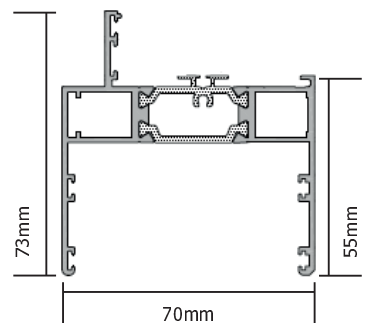

AluK aluminium door frames

AW604
43mm/58 Frame
Threshold

AW605
53mm/58 Frame
Jamb/ Head/ Threshold

AW608
73mm/58 Frame
Jamb/ Head/ Threshold

AD100
15mm Threshold

AW602
53mm Ogee/70 Frame
Jamb/ Head/ Threshold

AW607
73mm Ogee/70 Frame
Jamb/ Head/ Threshold

AW603
Oddleg Frame
Jamb/ Head/ Threshold

AW622
53mm Square/70 Frame
Jamb/ Head/ Threshold

AW623
73mm Square/70 Frame
Jamb/ Head/ Threshold

AW600
43mm Bevel/58 Frame
Threshold

AW601
53mm Bevel/58 Frame
Jamb/ Head/ Threshold

AW606
73mm Bevel/58 Frame
Jamb/ Head/ Threshold