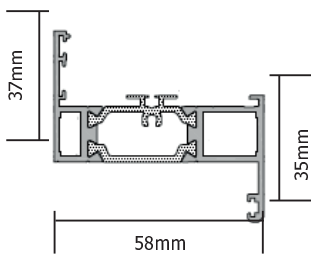

AluK aluminium door frames

AW604
43mm/58 Frame
Threshold

AW605
53mm/58 Frame
Jamb/ Head/ Threshold

AW608
73mm/58 Frame
Jamb/ Head/ Threshold

AD100
15mm Threshold

AW602
53mm Ogee/70 Frame
Jamb/ Head/ Threshold

AW607
73mm Ogee/70 Frame
Jamb/ Head/ Threshold

AW603
Oddleg Frame
Jamb/ Head/ Threshold

AW622
53mm Square/70 Frame
Jamb/ Head/ Threshold

AW623
73mm Square/70 Frame
Jamb/ Head/ Threshold

AW600
43mm Bevel/58 Frame
Threshold

AW601
53mm Bevel/58 Frame
Jamb/ Head/ Threshold

AW606
73mm Bevel/58 Frame
Jamb/ Head/ Threshold