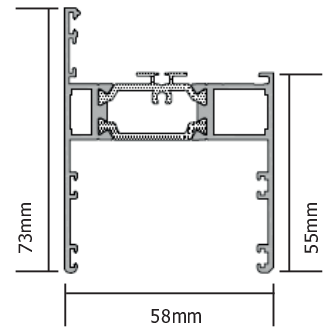

AluK aluminium door frames

AW604
43mm/58 Frame
Threshold

AW605
53mm/58 Frame
Jamb/ Head/ Threshold

AW608
73mm/58 Frame
Jamb/ Head/ Threshold

AD100
15mm Threshold

AW602
53mm Ogee/70 Frame
Jamb/ Head/ Threshold

AW607
73mm Ogee/70 Frame
Jamb/ Head/ Threshold

AW603
Oddleg Frame
Jamb/ Head/ Threshold

AW622
53mm Square/70 Frame
Jamb/ Head/ Threshold

AW623
73mm Square/70 Frame
Jamb/ Head/ Threshold

AW600
43mm Bevel/58 Frame
Threshold

AW601
53mm Bevel/58 Frame
Jamb/ Head/ Threshold

AW606
73mm Bevel/58 Frame
Jamb/ Head/ Threshold