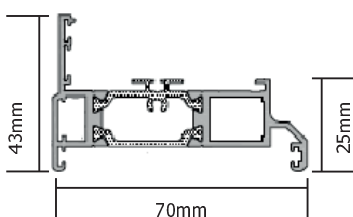

AluK aluminium door frames

AW604
43mm/58 Frame
Threshold

AW605
53mm/58 Frame
Jamb/ Head/ Threshold

AW608
73mm/58 Frame
Jamb/ Head/ Threshold

AD100
15mm Threshold

AW602
53mm Ogee/70 Frame
Jamb/ Head/ Threshold

AW607
73mm Ogee/70 Frame
Jamb/ Head/ Threshold

AW603
Oddleg Frame
Jamb/ Head/ Threshold

AW622
53mm Square/70 Frame
Jamb/ Head/ Threshold

AW623
73mm Square/70 Frame
Jamb/ Head/ Threshold

AW600
43mm Bevel/58 Frame
Threshold

AW601
53mm Bevel/58 Frame
Jamb/ Head/ Threshold

AW606
73mm Bevel/58 Frame
Jamb/ Head/ Threshold