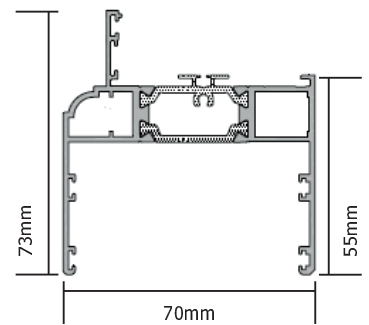

AluK aluminium door frames

AW604
43mm/58 Frame
Threshold

AW605
53mm/58 Frame
Jamb/ Head/ Threshold

AW608
73mm/58 Frame
Jamb/ Head/ Threshold

AD100
15mm Threshold

AW602
53mm Ogee/70 Frame
Jamb/ Head/ Threshold

AW607
73mm Ogee/70 Frame
Jamb/ Head/ Threshold

AW603
Oddleg Frame
Jamb/ Head/ Threshold

AW622
53mm Square/70 Frame
Jamb/ Head/ Threshold

AW623
73mm Square/70 Frame
Jamb/ Head/ Threshold

AW600
43mm Bevel/58 Frame
Threshold

AW601
53mm Bevel/58 Frame
Jamb/ Head/ Threshold

AW606
73mm Bevel/58 Frame
Jamb/ Head/ Threshold