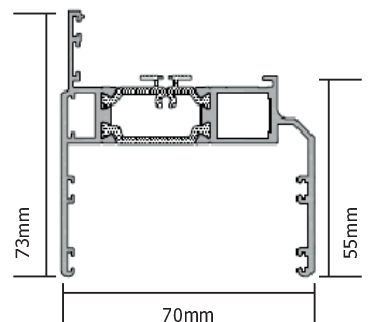

AluK aluminium door frames

AW604
43mm/58 Frame
Threshold

AW605
53mm/58 Frame
Jamb/ Head/ Threshold

AW608
73mm/58 Frame
Jamb/ Head/ Threshold

AD100
15mm Threshold

AW602
53mm Ogee/70 Frame
Jamb/ Head/ Threshold

AW607
73mm Ogee/70 Frame
Jamb/ Head/ Threshold

AW603
Oddleg Frame
Jamb/ Head/ Threshold

AW622
53mm Square/70 Frame
Jamb/ Head/ Threshold

AW623
73mm Square/70 Frame
Jamb/ Head/ Threshold

AW600
43mm Bevel/58 Frame
Threshold

AW601
53mm Bevel/58 Frame
Jamb/ Head/ Threshold

AW606
73mm Bevel/58 Frame
Jamb/ Head/ Threshold