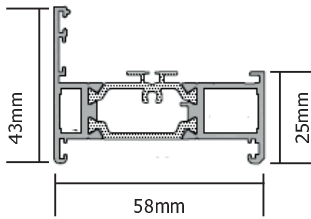

AluK aluminium door frames

AW604
43mm/58 Frame
Threshold

AW605
53mm/58 Frame
Jamb/ Head/ Threshold

AW608
73mm/58 Frame
Jamb/ Head/ Threshold

AD100
15mm Threshold

AW602
53mm Ogee/70 Frame
Jamb/ Head/ Threshold

AW607
73mm Ogee/70 Frame
Jamb/ Head/ Threshold

AW603
Oddleg Frame
Jamb/ Head/ Threshold

AW622
53mm Square/70 Frame
Jamb/ Head/ Threshold

AW623
73mm Square/70 Frame
Jamb/ Head/ Threshold

AW600
43mm Bevel/58 Frame
Threshold

AW601
53mm Bevel/58 Frame
Jamb/ Head/ Threshold

AW606
73mm Bevel/58 Frame
Jamb/ Head/ Threshold