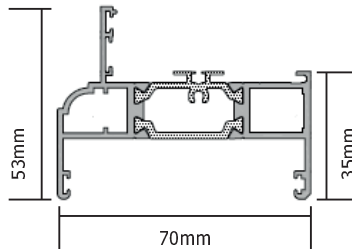

AluK aluminium door frames

AW604
43mm/58 Frame
Threshold

AW605
53mm/58 Frame
Jamb/ Head/ Threshold

AW608
73mm/58 Frame
Jamb/ Head/ Threshold

AD100
15mm Threshold

AW602
53mm Ogee/70 Frame
Jamb/ Head/ Threshold

AW607
73mm Ogee/70 Frame
Jamb/ Head/ Threshold

AW603
Oddleg Frame
Jamb/ Head/ Threshold

AW622
53mm Square/70 Frame
Jamb/ Head/ Threshold

AW623
73mm Square/70 Frame
Jamb/ Head/ Threshold

AW600
43mm Bevel/58 Frame
Threshold

AW601
53mm Bevel/58 Frame
Jamb/ Head/ Threshold

AW606
73mm Bevel/58 Frame
Jamb/ Head/ Threshold