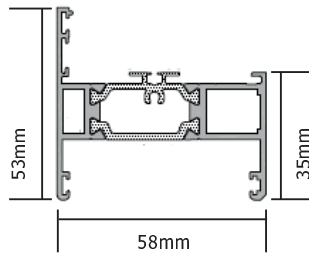

AluK aluminium door frames

AW604
43mm/58 Frame
Threshold

AW605
53mm/58 Frame
Jamb/ Head/ Threshold

AW608
73mm/58 Frame
Jamb/ Head/ Threshold

AD100
15mm Threshold

AW602
53mm Ogee/70 Frame
Jamb/ Head/ Threshold

AW607
73mm Ogee/70 Frame
Jamb/ Head/ Threshold

AW603
Oddleg Frame
Jamb/ Head/ Threshold

AW622
53mm Square/70 Frame
Jamb/ Head/ Threshold

AW623
73mm Square/70 Frame
Jamb/ Head/ Threshold

AW600
43mm Bevel/58 Frame
Threshold

AW601
53mm Bevel/58 Frame
Jamb/ Head/ Threshold

AW606
73mm Bevel/58 Frame
Jamb/ Head/ Threshold