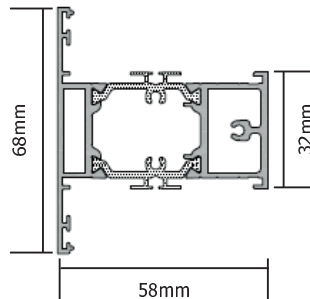

## Fluted Transom/ Mullion

**AW631 FLUTED**  
Slim Transom/ Mullion

**AW633 FLUTED**  
Medium Transom/ Mullion

## Flat Transom/ Mullion

**AW632 FLAT**  
Slim Transom/ Mullion

**AW634 FLAT**  
Medium Transom/ Mullion

**AW635 FLAT**  
Large Transom/ Mullion/ Midrail

**AW660**  
28mm Square Bead

**AW513**  
28mm Bevel Bead