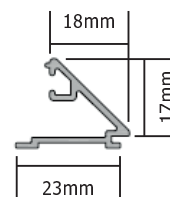

## Flat Transom/ Mullion

**AW632 FLAT**  
Slim Transom/ Mullion

**AW634 FLAT**  
Medium Transom/ Mullion

**AW635 FLAT**  
Large Transom/ Mullion/ Midrail

**AW660**  
28mm Square Bead

**AW513**  
28mm Bevel Bead