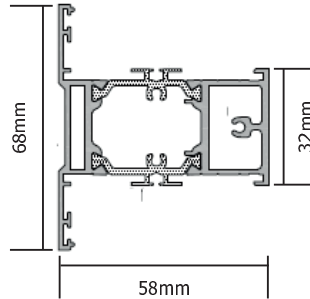

AW633 FLUTED
Medium Transom/ Mullion