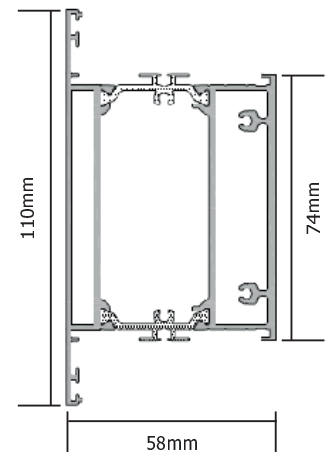

## Fluted Transom/ Mullion

**AW631 FLUTED**  
Slim Transom/ Mullion

**AW633 FLUTED**  
Medium Transom/ Mullion

## Flat Transom/ Mullion

**AW632 FLAT**  
Slim Transom/ Mullion

**AW634 FLAT**  
Medium Transom/ Mullion

**AW635 FLAT**  
Large Transom/ Mullion/ Midrail

**AW660**  
28mm Square Bead

**AW513**  
28mm Bevel Bead