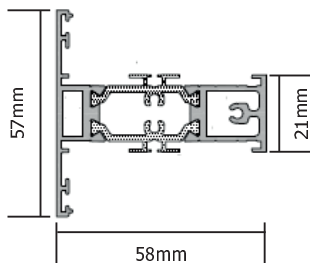

## Fluted Transom/ Mullion

**AW631 FLUTED**  
Slim Transom/ Mullion

**AW633 FLUTED**  
Medium Transom/ Mullion

## Flat Transom/ Mullion

**AW632 FLAT**  
Slim Transom/ Mullion

**AW634 FLAT**  
Medium Transom/ Mullion

**AW635 FLAT**  
Large Transom/ Mullion/ Midrail

**AW660**  
28mm Square Bead

**AW513**  
28mm Bevel Bead