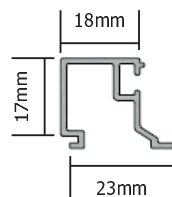

## Flat Transom/ Mullion

**AW632 FLAT**  
Slim Transom/ Mullion

**AW634 FLAT**  
Medium Transom/ Mullion

**AW635 FLAT**  
Large Transom/ Mullion/ Midrail

**AW660**  
28mm Square Bead

**AW513**  
28mm Bevel Bead