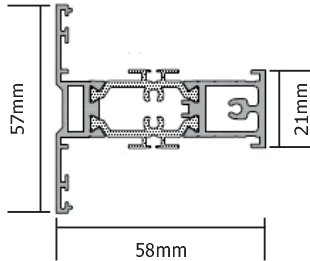

## Fluted Transom/ Mullion

**AW631 FLUTED**  
Slim Transom/ Mullion

**AW633 FLUTED**  
Medium Transom/ Mullion

## Flat Transom/ Mullion

**AW632 FLAT**  
Slim Transom/ Mullion

**AW634 FLAT**  
Medium Transom/ Mullion

**AW635 FLAT**  
Large Transom/ Mullion/ Midrail

**AW660**  
28mm Square Bead

**AW513**  
28mm Bevel Bead