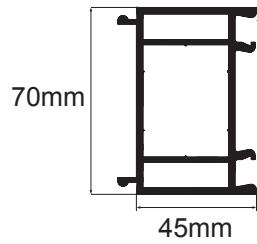

Trim and Ancillary sheet

Rehau 95mm Cill

Rehau 150mm Cill

Rehau 180mm Cill

Rehau 225mm Cill

30 x 20 Cill Steel

15mm Add on

45mm Add on

65mm Coupler

3mm Internal

3mm H

24mm HD Ali

Head Drip

Bow baypole

135 Fixed Ali

150 Fixed Ali

Small Easy Ali

Large Easy Ali

Cornerpost Ali

Rehau Corner Post

45 x 45 Ali

Int Bay Trim

Small Ext Bay Trim

Large Ext Bay Trim