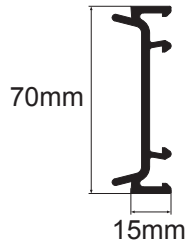

Trim and Ancillary sheet

Rehau 95mm Cill

Rehau 150mm Cill

Rehau 180mm Cill

Rehau 225mm Cill

30 x 20 Cill Steel

15mm Add on

45mm Add on

65mm Coupler

3mm Internal

3mm H

24mm HD Ali

Head Drip

Bow baypole

135 Fixed Ali

150 Fixed Ali

Small Easy Ali

Large Easy Ali

Cornerpost Ali

Rehau Corner Post

45 x 45 Ali

Int Bay Trim

Small Ext Bay Trim

Large Ext Bay Trim