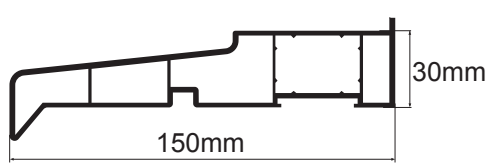

Trim and Ancillary sheet

Rehau 95mm Cill

Rehau 150mm Cill

Rehau 180mm Cill

Rehau 225mm Cill

30 x 20 Cill Steel

15mm Add on

45mm Add on

65mm Coupler

3mm Internal

3mm H

24mm HD Ali

Head Drip

Bow baypole

135 Fixed Ali

150 Fixed Ali

Small Easy Ali

Large Easy Ali

Cornerpost Ali

Rehau Corner Post

45 x 45 Ali

Int Bay Trim

Small Ext Bay Trim

Large Ext Bay Trim