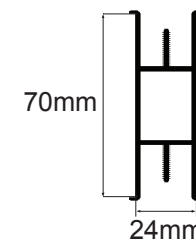

Trim and Ancillary sheet

Rehau 95mm Cill

Rehau 150mm Cill

Rehau 180mm Cill

Rehau 225mm Cill

30 x 20 Cill Steel

15mm Add on

45mm Add on

65mm Coupler

3mm Internal

3mm H

24mm HD Ali

Head Drip

Bow baypole

135 Fixed Ali

150 Fixed Ali

Small Easy Ali

Large Easy Ali

Cornerpost Ali

Rehau Corner Post

45 x 45 Ali

Int Bay Trim

Small Ext Bay Trim

Large Ext Bay Trim