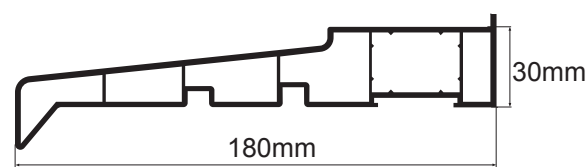

Trim and Ancillary sheet

Rehau 95mm Cill

Rehau 150mm Cill

Rehau 180mm Cill

Rehau 225mm Cill

30 x 20 Cill Steel

15mm Add on

45mm Add on

65mm Coupler

3mm Internal

3mm H

24mm HD Ali

Head Drip

Bow baypole

135 Fixed Ali

150 Fixed Ali

Small Easy Ali

Large Easy Ali

Cornerpost Ali

Rehau Corner Post

45 x 45 Ali

Int Bay Trim

Small Ext Bay Trim

Large Ext Bay Trim