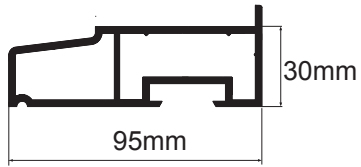

Trim and Ancillary sheet

Rehau 95mm Cill

Rehau 150mm Cill

Rehau 180mm Cill

Rehau 225mm Cill

30 x 20 Cill Steel

15mm Add on

45mm Add on

65mm Coupler

3mm Internal

3mm H

24mm HD Ali

Head Drip

Bow baypole

135 Fixed Ali

150 Fixed Ali

Small Easy Ali

Large Easy Ali

Cornerpost Ali

Rehau Corner Post

45 x 45 Ali

Int Bay Trim

Small Ext Bay Trim

Large Ext Bay Trim