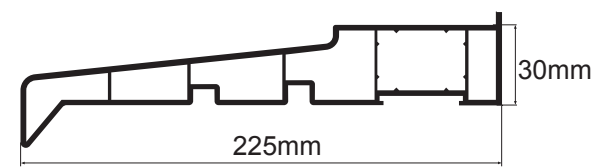

Trim and Ancillary sheet

Rehau 95mm Cill

Rehau 150mm Cill

Rehau 180mm Cill

Rehau 225mm Cill

30 x 20 Cill Steel

15mm Add on

45mm Add on

65mm Coupler

3mm Internal

3mm H

24mm HD Ali

Head Drip

Bow baypole

135 Fixed Ali

150 Fixed Ali

Small Easy Ali

Large Easy Ali

Cornerpost Ali

Rehau Corner Post

45 x 45 Ali

Int Bay Trim

Small Ext Bay Trim

Large Ext Bay Trim