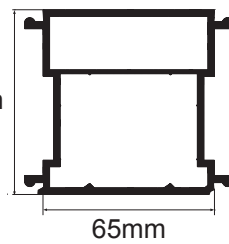

Trim and Ancillary sheet

Rehau 95mm Cill

Rehau 150mm Cill

Rehau 180mm Cill

Rehau 225mm Cill

30 x 20 Cill Steel

15mm Add on

45mm Add on

65mm Coupler

3mm Internal

3mm H

24mm HD Ali

Head Drip

Bow baypole

135 Fixed Ali

150 Fixed Ali

Small Easy Ali

Large Easy Ali

Cornerpost Ali

Rehau Corner Post

45 x 45 Ali

Int Bay Trim

Small Ext Bay Trim

Large Ext Bay Trim