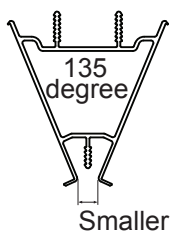

Trim and Ancillary sheet

Rehau 95mm Cill

Rehau 150mm Cill

Rehau 180mm Cill

Rehau 225mm Cill

30 x 20 Cill Steel

15mm Add on

45mm Add on

65mm Coupler

3mm Internal

3mm H

24mm HD Ali

Head Drip

Bow baypole

135 Fixed Ali

150 Fixed Ali

Small Easy Ali

Large Easy Ali

Cornerpost Ali

Rehau Corner Post

45 x 45 Ali

Int Bay Trim

Small Ext Bay Trim

Large Ext Bay Trim