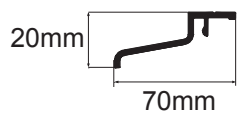

Trim and Ancillary sheet

Rehau 95mm Cill

Rehau 150mm Cill

Rehau 180mm Cill

Rehau 225mm Cill

30 x 20 Cill Steel

15mm Add on

45mm Add on

65mm Coupler

3mm Internal

3mm H

24mm HD Ali

Head Drip

Bow baypole

135 Fixed Ali

150 Fixed Ali

Small Easy Ali

Large Easy Ali

Cornerpost Ali

Rehau Corner Post

45 x 45 Ali

Int Bay Trim

Small Ext Bay Trim

Large Ext Bay Trim