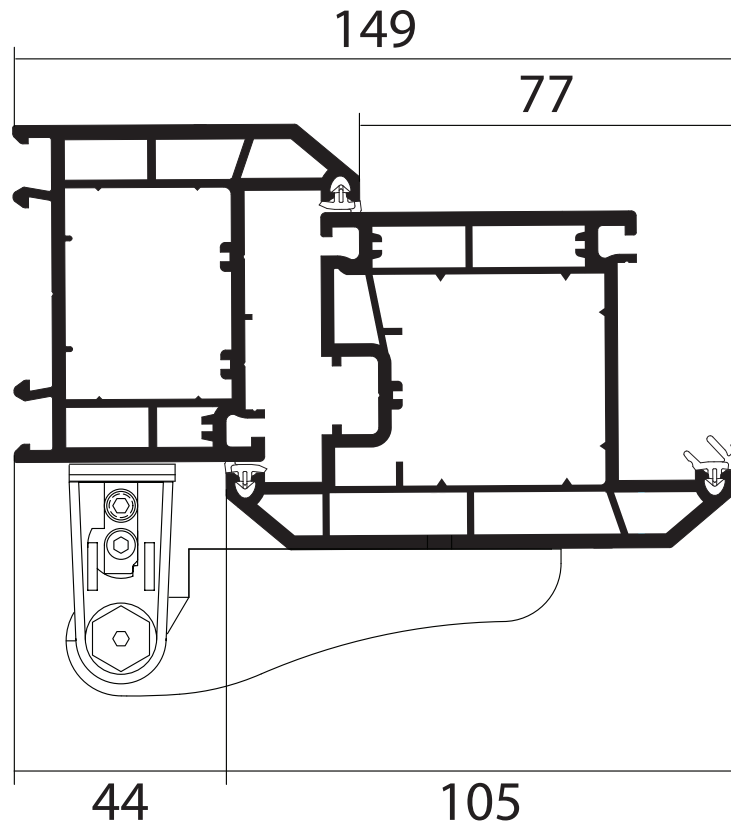

# Rehau 70mm Profiles and Fab and Fix Anchorage hinge

Rehau 70mm Bevel & Edge profiles

Fab & Fix Anchorage flag hinge