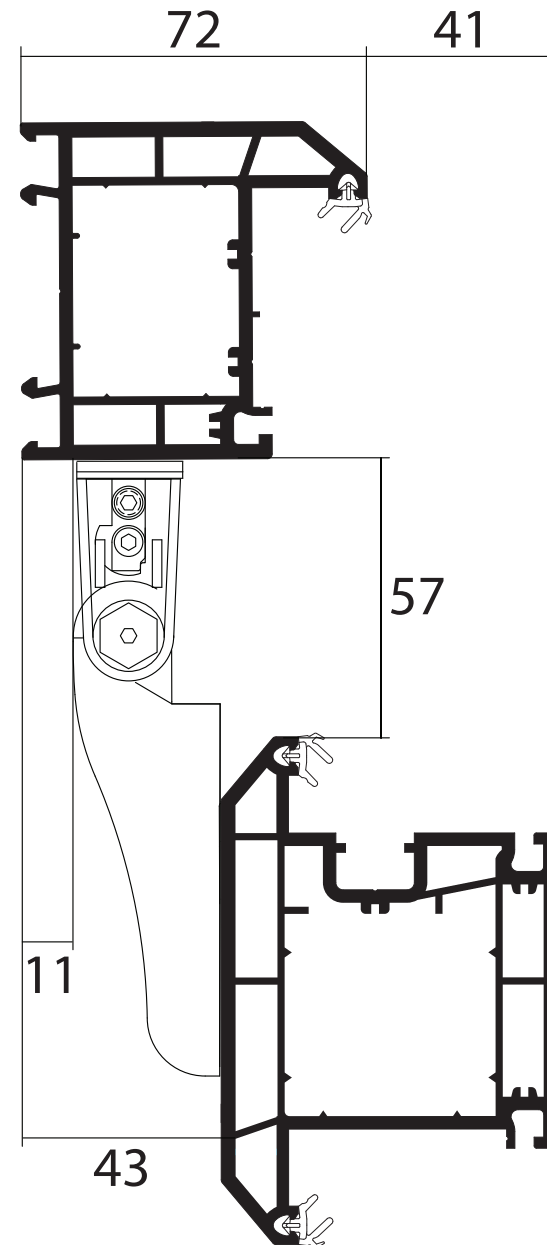

# Rehau 70mm Profiles and Fab and Fix Anchorage hinge

Rehau 70mm Bevel & Edge profiles

Fab & Fix Anchorage flag hinge