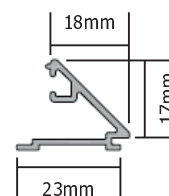

AluK aluminium door sash

AD200
Z Door Sash/ Open in

AD201
T Door Sash/ Open out

AW660
28mm Square Bead

AW513
28mm Bevel Bead