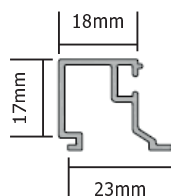

AluK aluminium door sash

AD200
Z Door Sash/ Open in

AD201
T Door Sash/ Open out

AW660
28mm Square Bead

AW513
28mm Bevel Bead