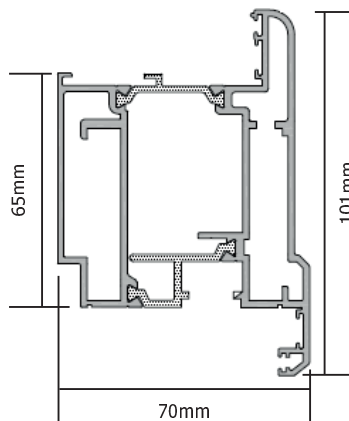

AluK aluminium door sash

AD200
Z Door Sash/ Open in

AD201
T Door Sash/ Open out

AW660
28mm Square Bead

AW513
28mm Bevel Bead