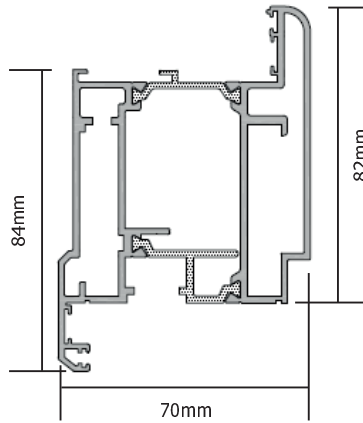

AluK aluminium door sash

AD200
Z Door Sash/ Open in

AD201
T Door Sash/ Open out

AW660
28mm Square Bead

AW513
28mm Bevel Bead