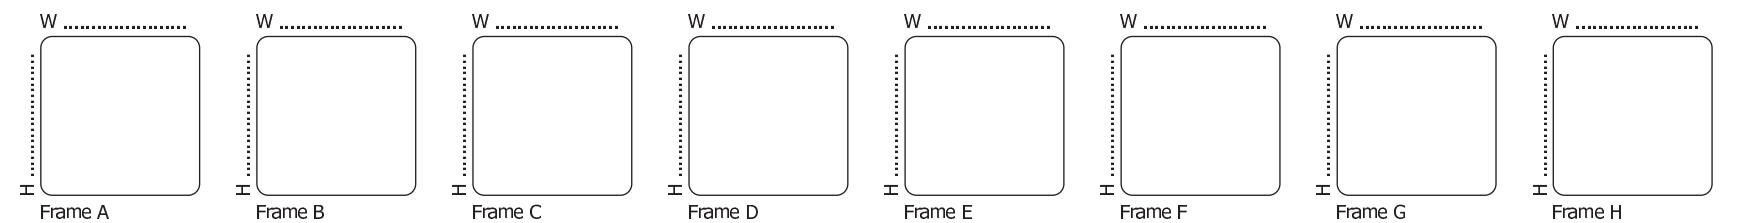

Restrictor Hinge Hooks

Joiner

2mm PVC 24mm Alu

Bay Poles

135 Fixed will be used 133 to 137

150 Fixed will be used 148 to 152

Bay Jacks to all poles

Standard Specification:
 Large frame to head of all products
 All cills reinforced
 300mm Horns added to all cills
 Toughened glass to all units