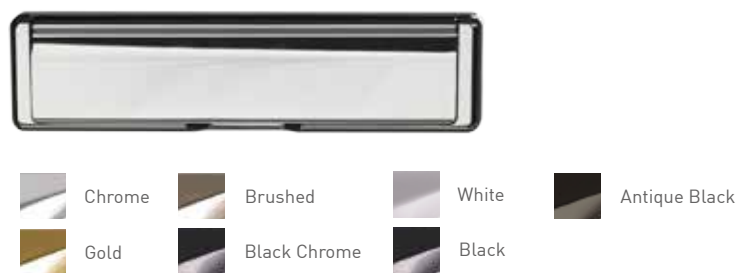

Pony Tail

Stainless Steel

Lion

Not available on Tenby 4, Conway 3, Ludlow, Edinburgh, Harlech or Nottingham

Viewer

Letterplates

Butt Hinge

Hinges

Our new slimline, PAS 23-24 tested, face fixed flag hinge is sleek and modern.

Handles

A large range of premium quality handles to complement our doors. Available with a choice of a standard lever or one of the three exclusive options across the whole range of finishes.