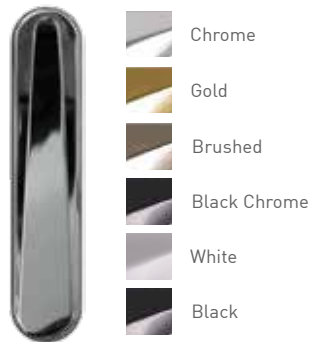

NEW The Architectural Range

Includes:

- Letterplate (Opens inwards)
- Lever/Lever Inline Handle
- Ponytail Knocker
- Escutcheon

Brushed

NEW The Classical Range

Includes:

- Letterplate (Opens inwards)
- Lever/Lever Inline Handle
- Pull Knob
- Bullring Knocker
- Escutcheon

Chrome

Gold

Antique Black

Door Knockers

Doctor

Premium 7" Doctor

Urn

Available with or without spyhole

Pony Tail

Stainless Steel

Lion

Not available on Tenby 4, Conway 3, Ludlow, Edinburgh, Harlech or Nottingham

Viewer

Letterplates

Butt Hinge

Hinges

Our new slimline, PAS 23-24 tested, face fixed flag hinge is sleek and modern.

Handles

A large range of premium quality handles to complement our doors. Available with a choice of a standard lever or one of the three exclusive options across the whole range of finishes.