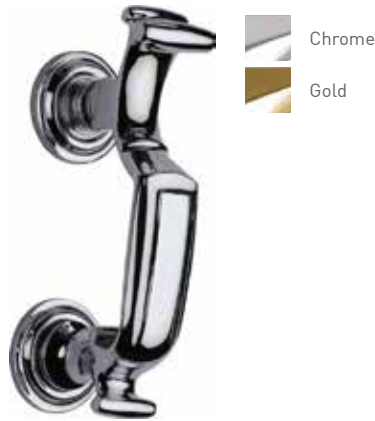

NEW The Architectural Range

Includes:

- Letterplate (Opens inwards)
- Lever/Lever Inline Handle
- Ponytail Knocker
- Escutcheon

Brushed

NEW The Classical Range

Includes:

- Letterplate (Opens inwards)
- Lever/Lever Inline Handle
- Pull Knob
- Bullring Knocker
- Escutcheon

Chrome

Gold

Antique Black

Door Knockers

Doctor

Premium 7" Doctor

Urn

Available with or without spyhole

Pony Tail

Stainless Steel

Lion

Not available on Tenby 4, Conway 3, Ludlow, Edinburgh, Harlech or Nottingham

Viewer

Letterplates

Butt Hinge

Hinges

Our new slimline, PAS 23-24 tested, face fixed flag hinge is sleek and modern.

Handles

A large range of premium quality handles to complement our doors. Available with a choice of a standard lever or one of the three exclusive options across the whole range of finishes.