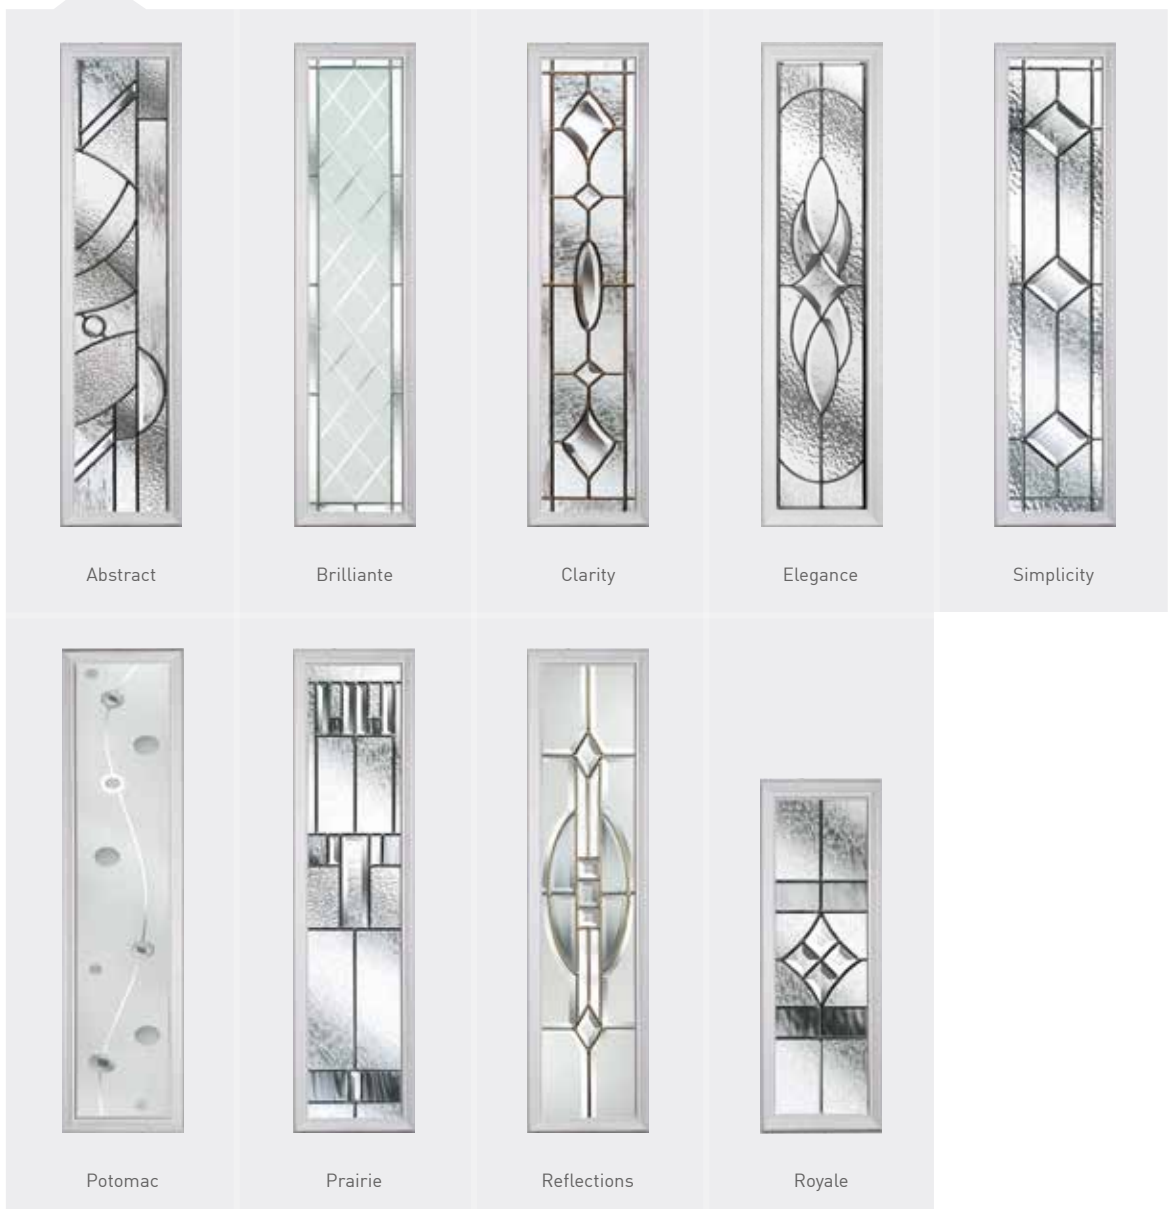

Nottingham

Glass

A fine selection of stylish glass to help you personalise your choice of door. Whether modern or traditional you will find a glass design to really make your door stand out. Our full range of glass comes with Low E. Warmedge spacer and is Argon filled as standard

Trio Square

Diamond

Quad

New Glass Designs

Backing glass not optional

Blind

Open Blind

Closed Blind

Decorative (backing glass not optional, clear as standard)

Abstract

Brilliante

Clarity

Elegance

Simplicity

Potomac

Prairie