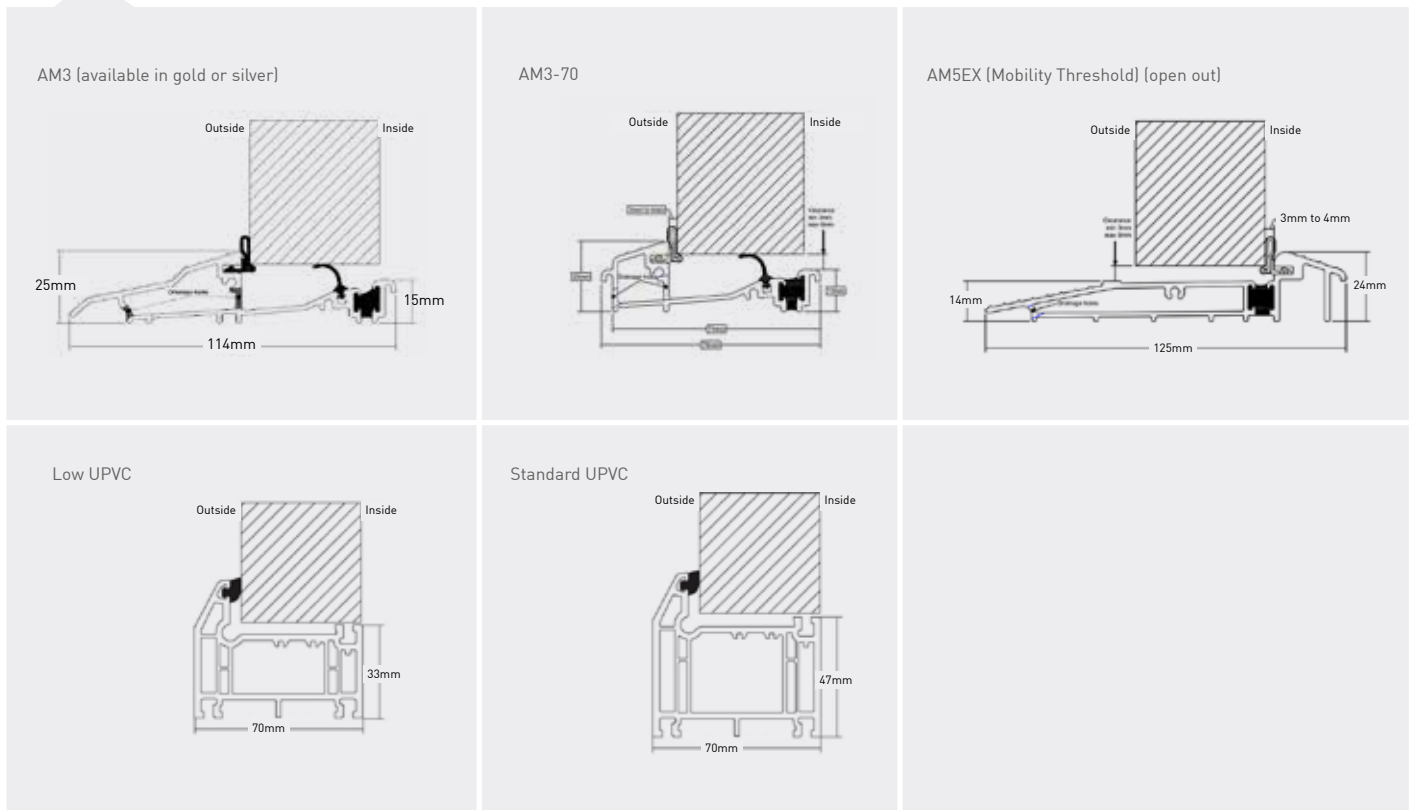

White

Brown

Caramel

Thresholds

To allow for every circumstance we offer the largest range of door thresholds. The AM3 and AM5EX aluminium threshold are both Part 'M' compliant within the latest Building Regulations for easy access.