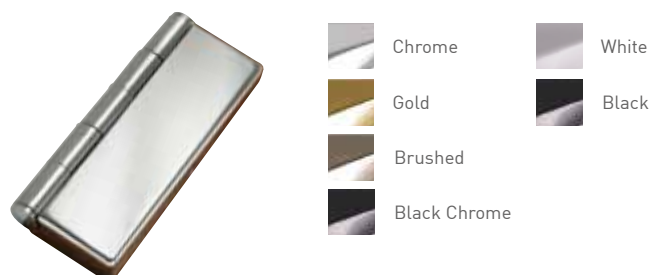

Pony Tail

Stainless Steel

Lion

Not available on Tenby 4, Conway 3, Ludlow, Edinburgh, Harlech or Nottingham

Viewer

Letterplates

Butt Hinge

Hinges

Our new slimline, PAS 23-24 tested, face fixed flag hinge is sleek and modern.

Handles

A large range of premium quality handles to complement our doors. Available with a choice of a standard lever or one of the three exclusive options across the whole range of finishes.