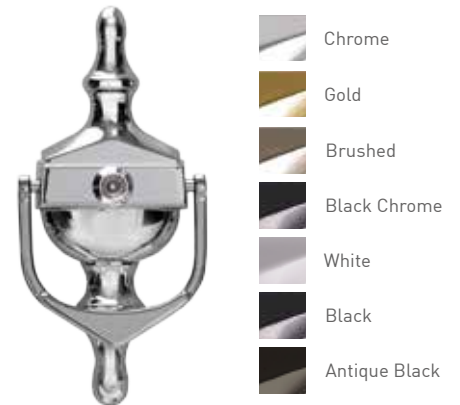

NEW The Architectural Range

Includes:

- Letterplate (Opens inwards)
- Lever/Lever Inline Handle
- Ponytail Knocker
- Escutcheon

Brushed

NEW The Classical Range

Includes:

- Letterplate (Opens inwards)
- Lever/Lever Inline Handle
- Pull Knob
- Bullring Knocker
- Escutcheon

Chrome

Gold

Antique Black

Door Knockers

Doctor

Premium 7" Doctor

Urn

Available with or without spyhole

Pony Tail

Stainless Steel

Lion

Not available on Tenby 4, Conway 3, Ludlow, Edinburgh, Harlech or Nottingham

Viewer

Letterplates

Butt Hinge

Hinges

Our new slimline, PAS 23-24 tested, face fixed flag hinge is sleek and modern.

Handles

A large range of premium quality handles to complement our doors. Available with a choice of a standard lever or one of the three exclusive options across the whole range of finishes.