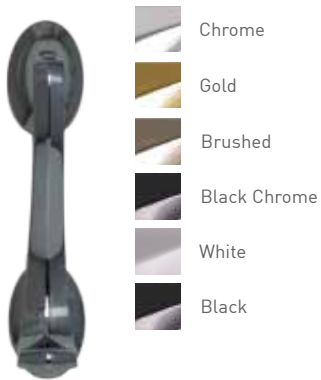

NEW The Architectural Range

Includes:

- Letterplate (Opens inwards)
- Lever/Lever Inline Handle
- Ponytail Knocker
- Escutcheon

Brushed

NEW The Classical Range

Includes:

- Letterplate (Opens inwards)
- Lever/Lever Inline Handle
- Pull Knob
- Bullring Knocker
- Escutcheon

Chrome

Gold

Antique Black

Door Knockers

Doctor

Premium 7" Doctor

Urn

Available with or without spyhole

Pony Tail

Stainless Steel

Lion

Not available on Tenby 4, Conway 3, Ludlow, Edinburgh, Harlech or Nottingham

Viewer

Letterplates

Butt Hinge

Hinges

Our new slimline, PAS 23-24 tested, face fixed flag hinge is sleek and modern.

Handles

A large range of premium quality handles to complement our doors. Available with a choice of a standard lever or one of the three exclusive options across the whole range of finishes.