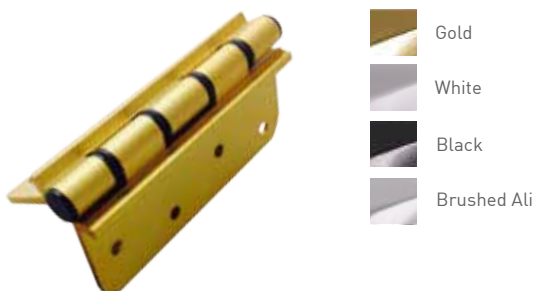

Pony Tail

Stainless Steel

Lion

Not available on Tenby 4, Conway 3, Ludlow, Edinburgh, Harlech or Nottingham

Viewer

Letterplates

Butt Hinge

Hinges

Our new slimline, PAS 23-24 tested, face fixed flag hinge is sleek and modern.

Handles

A large range of premium quality handles to complement our doors. Available with a choice of a standard lever or one of the three exclusive options across the whole range of finishes.