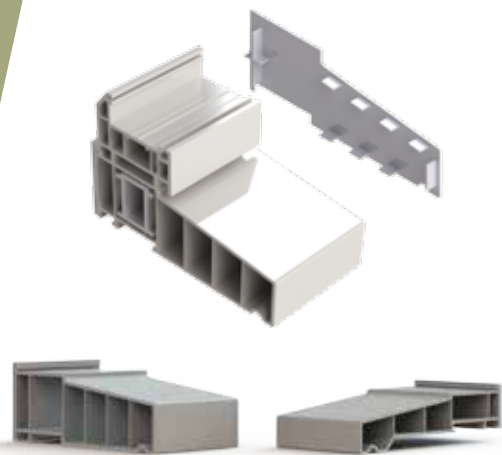

Authentic deep nose cill for your **Solidor**

Old imperial bricks varied in height, metric bricks are 65mm. Old timber cills were deep and often aligned with a course of bricks.

At 55mm The Radlington is a modern interpretation of a traditional cill, so if you are replacing your timber cill, the end result will look beautifully authentic.

Upgrade your Solidor with a Radlington cill today, available in 8 stunning Solidor colour colours to match your frame.