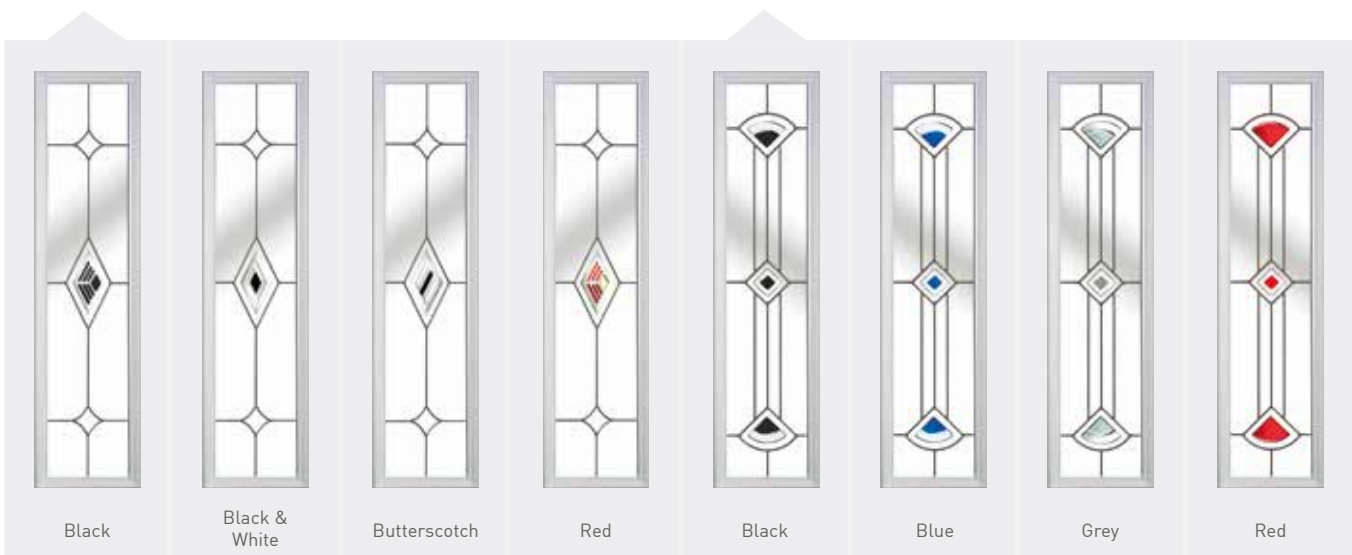

Nottingham

Glass

A fine selection of stylish glass to help you personalise your choice of door. Whether modern or traditional you will find a glass design to really make your door stand out. Our full range of glass comes with Low E. Warmedge spacer and is Argon filled as standard

Trio Square

Diamond

Quad

New Glass Designs

Backing glass not optional

Blind

Open Blind

Closed Blind