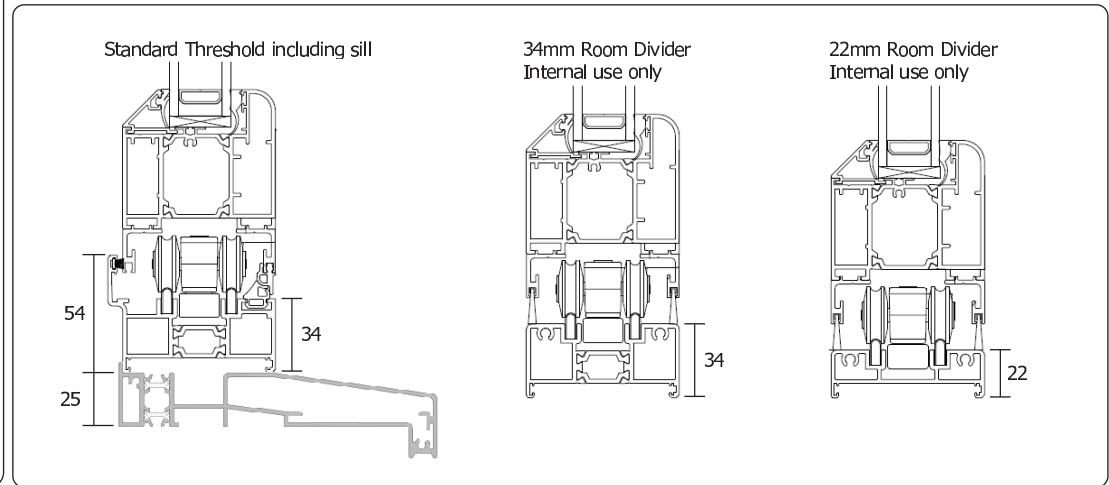

Item no	Overall size (inc sill etc)		Qty	Total sill length	Sill type			Drainage		Add-On 20 or 40				Trickle vent in head
	Width	Height			none	190	None	Top	Bott	Left	Right			
1					<input type="checkbox"/>	150	<input type="checkbox"/>	Face	<input type="checkbox"/>					<input type="checkbox"/> Qty.....

Frame construction will be of AluK BSF70 Aluminium profiles, round sash, mitred joints, internally glazed with wedge gasket and butt hinges. Locks: 2 hook, 1 deadbolt, security cylinder. Fab and Fix furniture, gasket will be colour matched to the colour of sash section. Black hinges except where white gaskets are used.
 Maximum sash size 1200w for 2200h, 1100w for 2400h, 850w for 2600h, 650w for 2800h, 500w for 3000h or 100kg.
 Finish: SG = Semi-Gloss HG = High Gloss M = Matt. Glazing beads: As std 28mm or 40mm only.
 Double glazed glass=Total+ / Low Iron/ Thermo Bar 1.8u. Triple glazed=2 x Total+ / Low Iron/ Thermo Bar 1.4u