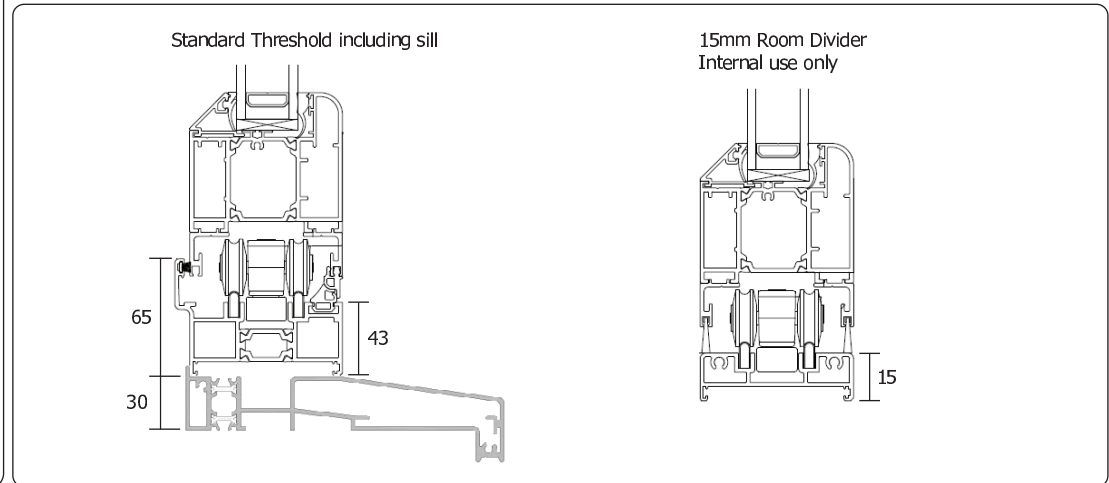

Item no	Overall size (inc sill etc)		Qty	Total sill length	Sill type			Drainage		Add-On 15 or 45				Trickle vent in 45mm
	Width	Height			none	190	None	Top	Bott	Left	Right			
1					<input type="checkbox"/>	150	<input type="checkbox"/>	Face	<input type="checkbox"/>					<input type="checkbox"/> Qty.....

Frame construction will be of Veka Pvcu profiles, bevel sash, mitred joints, internally glazed with co-extruded black gasket and butt hinges. Locks: 2 hook, 1 deadbolt. Fab and Fix furniture.
 Maximum sash size 1000w by 2400h.
 Glazing beads: As std 28mm.