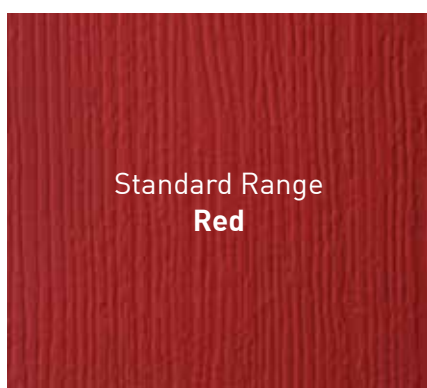

Molybdenum Alloy Core
25% denser than Iron

Resistance Sections
Sacrificed when snapped

A Colourful Entrance

We offer the **largest** range of colours from stock in the UK.

Choose from **23 colours** inside and/or outside for the door with **18 frame** colour options.

* Available as a door and/or a frame option

*Due to the limitations of the lithographic printing process, colour samples may not be an exact match to actual doors.

RAL Colour Match for Solidor Door Skins

White Skins - RAL 9016

Black - RAL 9005

Anthracite Grey - RAL 7016

Cream - RAL 9001

Rosewood - Foiled Material

Cobalt Blue - Pantone 7683

Duck Egg Blue BRITISH STANDARD RANGE 4800/5252 REF 20-C-33

Blue Skins - RAL 5011