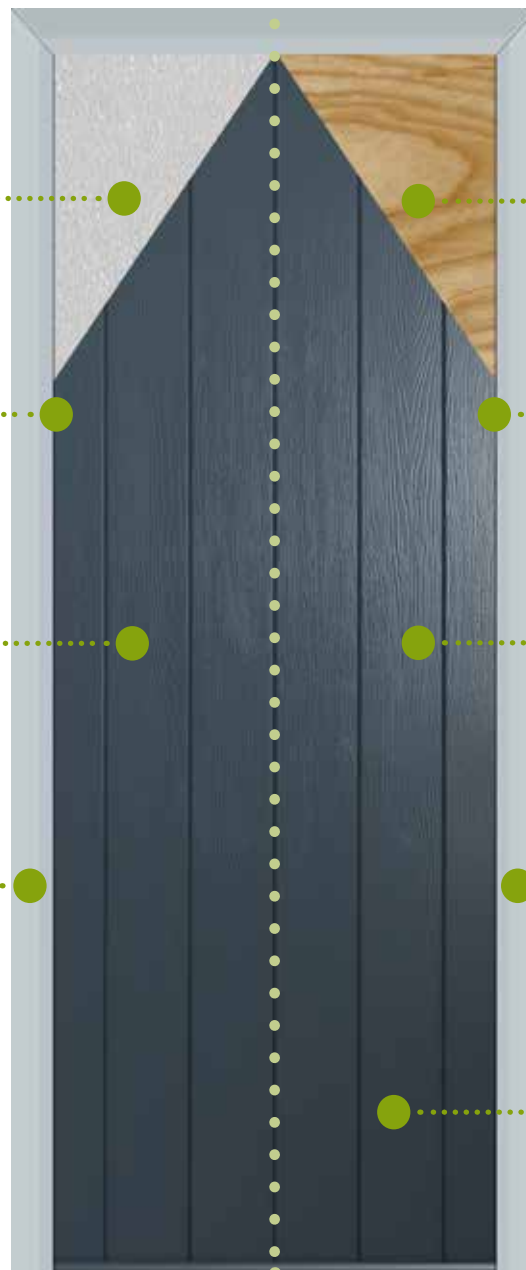

You can rest assured that with our door construction, coupled with our unique, reinforced door frame and Secured by Design locking systems, your home will be as safe as can be when you choose Solidor.

A typical foam filled door construction

Solidor's unique solid timber construction

40mm Foam Filled Centre performs thermally, but because this is a foam fill it is neither solid, nor secure.

44mm Solid Timber Core that is thermally efficient and extremely secure.

Visible Edge Banding as a result you will often see a different coloured line running the length of the door.

Hidden Edge Banding so the front of your door remains a solid, glorious slab of colour.

Gel Coated GRP Outer Skin may offer protection but can be easily cut through. Also, because every door is a white blank that is surface painted they show scratches very easily.

'Through' Colour ABS Skins made from the same durable plastic as Lego®. Also, because the entire skin is made of a solid colour, any scratches are practically hidden.

3 Chamber Profile which use valuable steel or aluminium reinforcements. Also, you should check if they are lead free.

Lead Free, 5 Chamber Profile which uses 100% recycled reinforcing. Generally, the more chambers that a profile uses, the stronger and more thermally efficient they are.

Wood Grain Effect Skin that gives all of the aesthetics of timber, but without the time consuming maintenance.

To see our security test video visit www.solidor.co.uk/tv