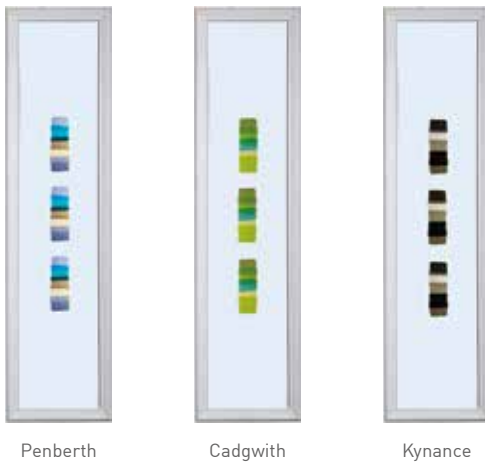

Traditional Letterplate

Letterplate for illustrative purposes only
Opens outwards

-  Pewter
-  Black

Finger pulls

Available with the heritage lock

-  Chrome
-  Gold
-  Satin
-  Black Chrome
-  White
-  Black

Amazing Glazing

A fine selection of beautiful glass to perfectly complement your choice of door. Whether modern or traditional you will find a glass style to really make your door stand out.

Jo Downs

HANDMADE GLASS

Solidor[®]
EXCLUSIVE

Jo Downs is one of the world's most respected fused glass designers. Working from her Cornwall studio, Jo's work draws inspiration from the beautiful coastal landscape while her advanced fusion techniques allow for the creation of abstract designs of great individuality and depth.

Hand crafted, each piece of glass is unique, turning the door to your home into a stunning work of art.

Solidor[®]
EXCLUSIVE

Artistic Glass

Inspired by classical artistic styles, such as art deco, minimalism, and the impressionist movement, The Modernist Range of glass is unique to Solidor.