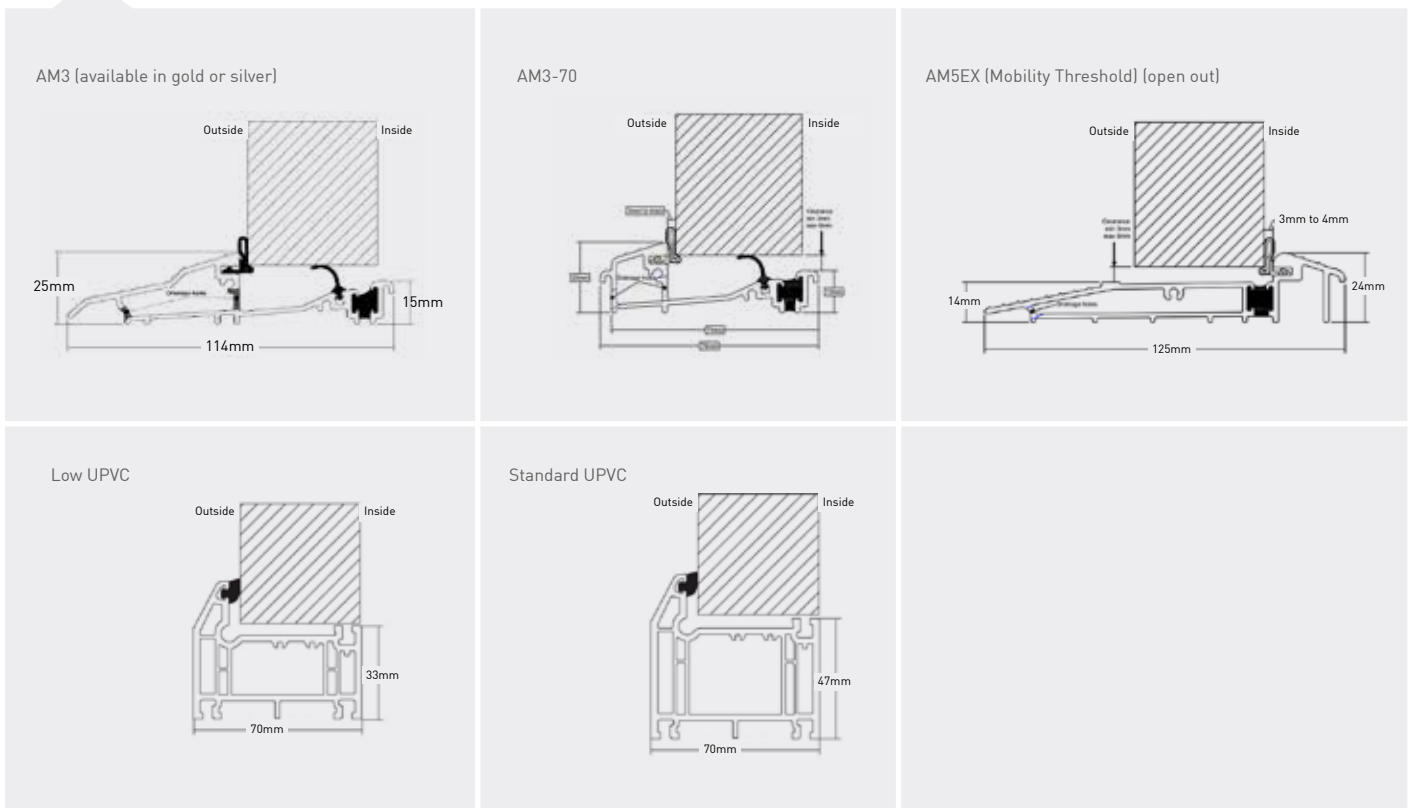

Thresholds

To allow for every circumstance we offer the largest range of door thresholds. The AM3 and AM5EX aluminium threshold are both Part 'M' compliant within the latest Building Regulations for easy access.