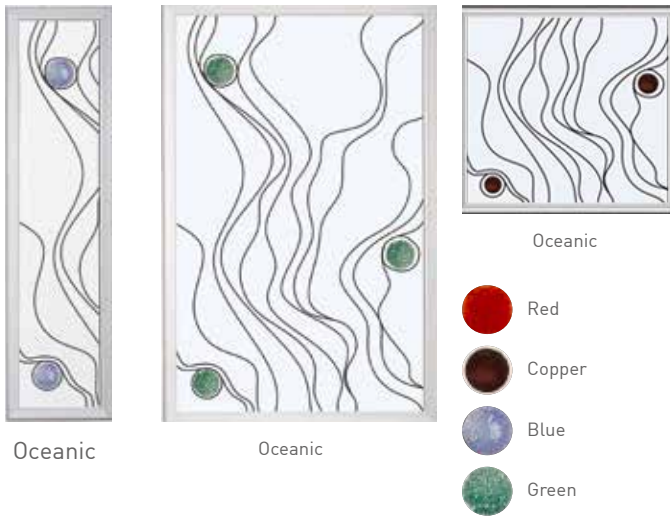

The stunning Cornish landscape that inspires Jo's work