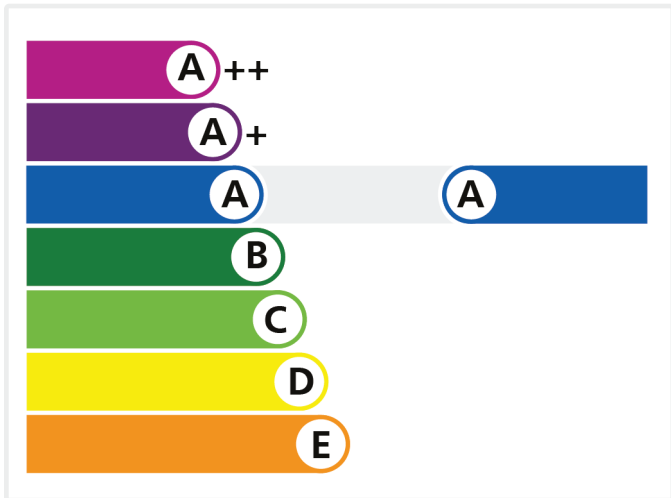

Proven Performance.

Energy Window

Iceni Windows Ltd

Advance Plus

'A' Rate

Licence No. 3262

Review Date: 31/12/2018

To verify this licence please visit bfrc.org

This label is not a statutory requirement. It is a voluntary label provided as a customer service to allow consumers to make informed decisions on the energy performance of competing products.

© Only to be reproduced by permission of British Fenestration Rating Council Ltd