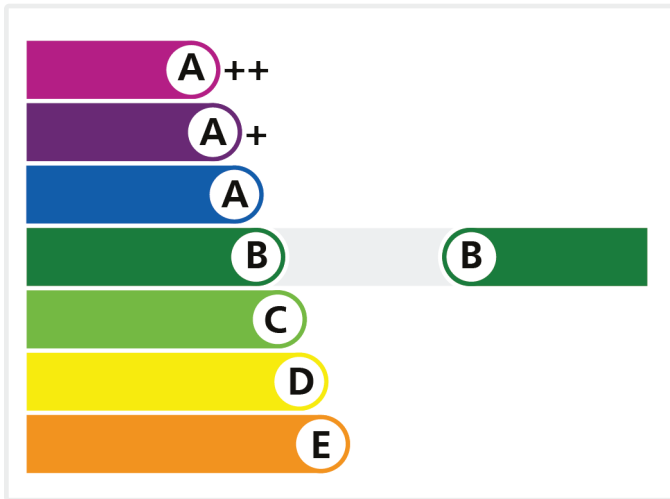

Proven Performance.

Energy Window

Iceni Windows Ltd

Advance Plus

'B' Rate

Licence No. 3263

Review Date: 31/12/2018

To verify this licence please visit bfrc.org

This label is not a statutory requirement. It is a voluntary label provided as a customer service to allow consumers to make informed decisions on the energy performance of competing products.

© Only to be reproduced by permission of British Fenestration Rating Council Ltd