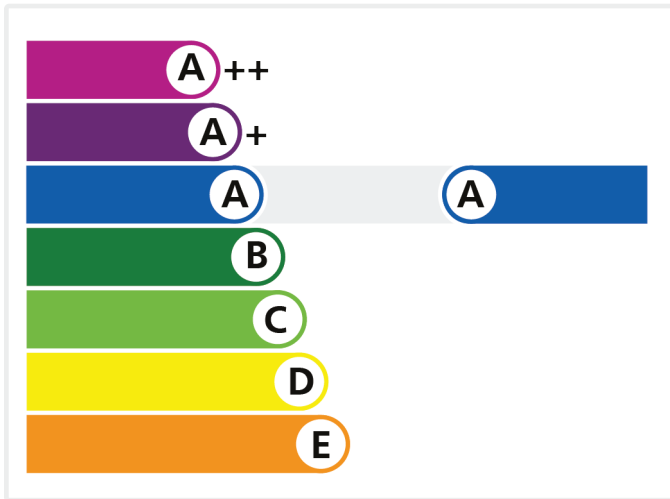

# Energy Window

Iceni Windows Ltd

REHAU EDGE

'A' Rate

Licence No. 3763

Review Date: 31/12/2018

To verify this licence please visit [bfrc.org](http://bfrc.org)

This label is not a statutory requirement. It is a voluntary label provided as a customer service to allow consumers to make informed decisions on the energy performance of competing products.