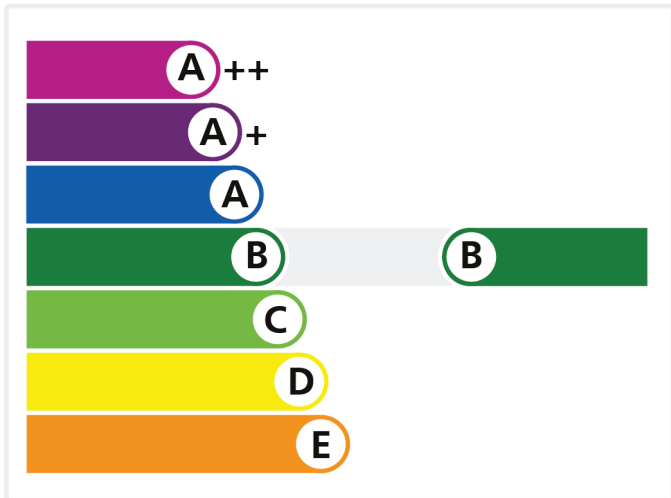

Iceni Windows Ltd

REHAU EDGE

'B' Rate

 Proof

Licence No. 3764

Review Date: 31/12/2018

To verify this licence please visit bfrc.org

This label is not a statutory requirement. It is a voluntary label provided as a customer service to allow consumers to make informed decisions on the energy performance of competing products.