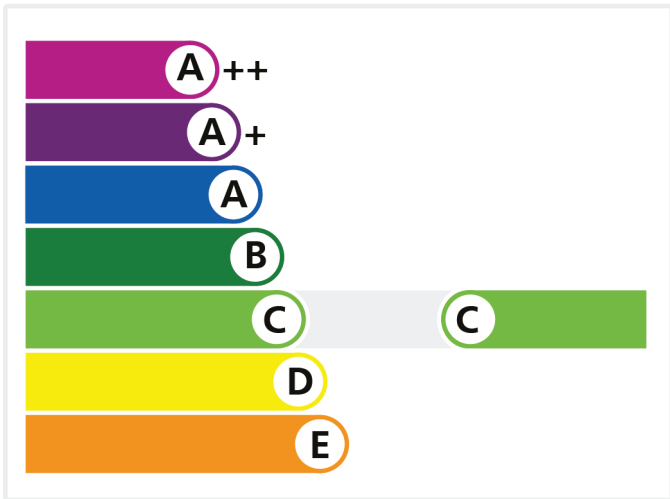

Proven Performance.

Energy Window

Iceni Windows Ltd

REHAU EDGE

'C' Rate

Licence No. 3765

Review Date: 31/12/2018

To verify this licence please visit bfrc.org

This label is not a statutory requirement. It is a voluntary label provided as a customer service to allow consumers to make informed decisions on the energy performance of competing products.

© Only to be reproduced by permission of British Fenestration Rating Council Ltd