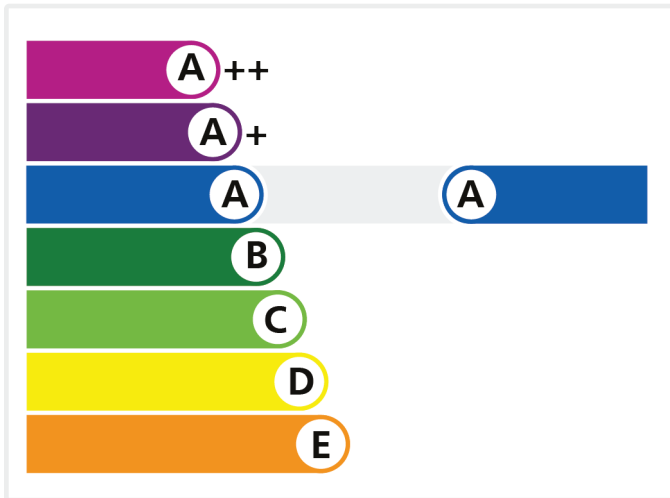

# Energy Window

Iceni Windows Ltd

REHAU Heritage

'A' Rate

Licence No. 3769

Review Date: 31/12/2018

To verify this licence please visit [bfrc.org](http://bfrc.org)

This label is not a statutory requirement. It is a voluntary label provided as a customer service to allow consumers to make informed decisions on the energy performance of competing products.