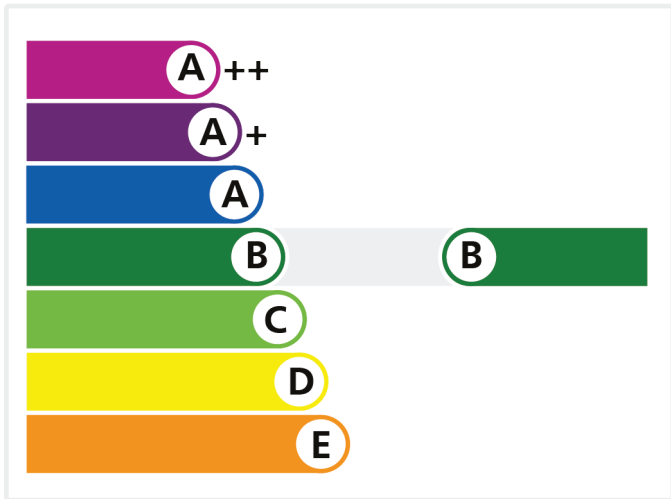

# Energy Window

Iceni Windows Ltd

REHAU Heritage

'B' Rate

Licence No. 3770

Review Date: 31/12/2018

To verify this licence please visit [bfrc.org](http://bfrc.org)

This label is not a statutory requirement. It is a voluntary label provided as a customer service to allow consumers to make informed decisions on the energy performance of competing products.