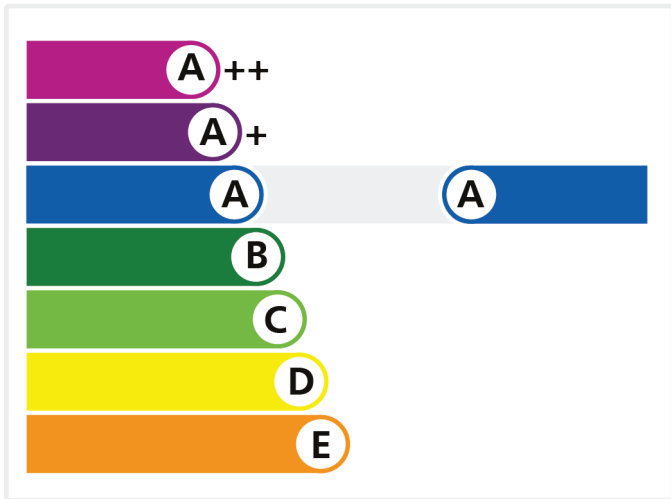

# Energy Window

Iceni Windows Ltd

REHAU S706

'A' Rate

Licence No. 3760

Review Date: 31/12/2018

To verify this licence please visit [bfrc.org](http://bfrc.org)

This label is not a statutory requirement. It is a voluntary label provided as a customer service to allow consumers to make informed decisions on the energy performance of competing products.