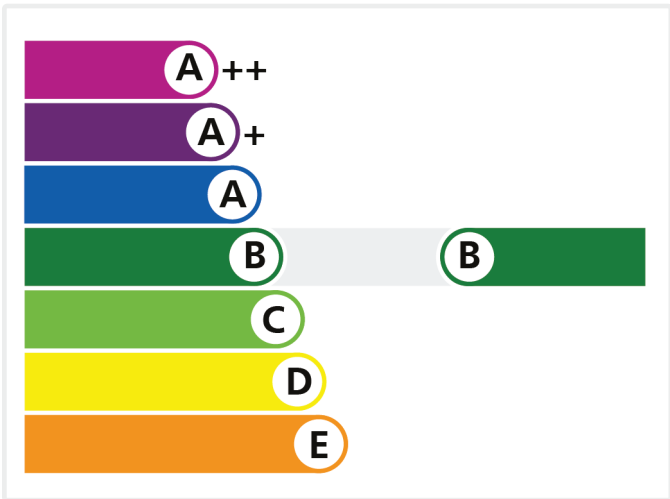

# Proof

Licence No. 3761

Review Date: 31/12/2018

To verify this licence please visit [bfrc.org](http://bfrc.org)

This label is not a statutory requirement. It is a voluntary label provided as a customer service to allow consumers to make informed decisions on the energy performance of competing products.