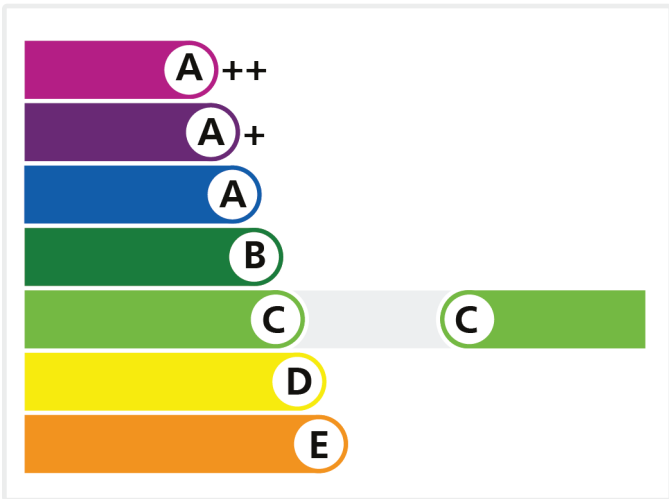

Iceni Windows Ltd

REHAU S706

'C' Rate

Proof

Licence No. 3762

Review Date: 31/12/2018

To verify this licence please visit bfrc.org

This label is not a statutory requirement. It is a voluntary label provided as a customer service to allow consumers to make informed decisions on the energy performance of competing products.