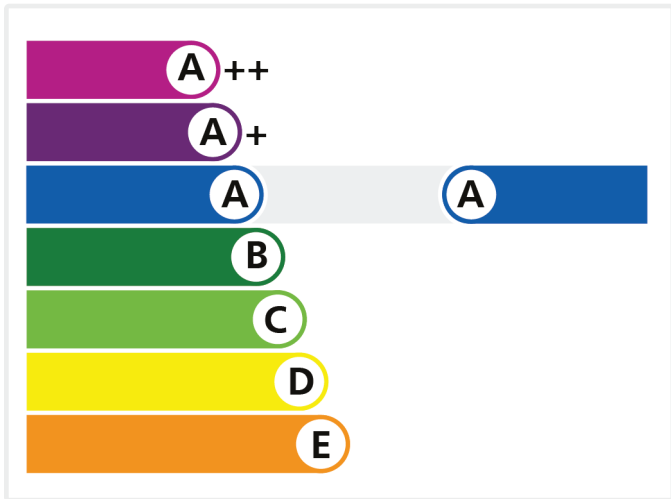

Proven Performance.

Energy Window

Iceni Windows Ltd

Residence 2 Window System

A Rated

Licence No. 5185

Review Date:

To verify this licence please visit bfrc.org

This label is not a statutory requirement. It is a voluntary label provided as a customer service to allow consumers to make informed decisions on the energy performance of competing products.

© Only to be reproduced by permission of British Fenestration Rating Council Ltd