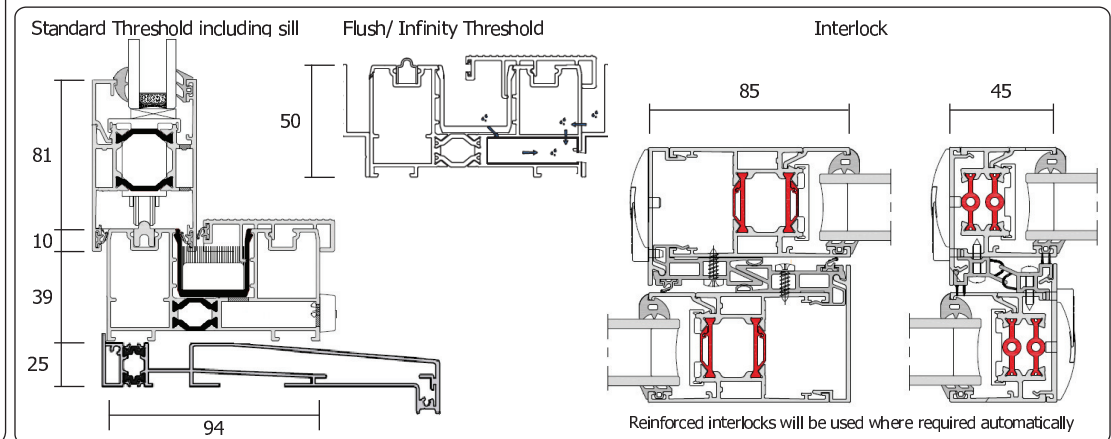

Glazing	Frame and Sash Colour	Bead Type	Gasket Colour	Handle Colour
Glazed	☐ White 9910HG	Bevel	Black	☐ White ☐ Satin
☐ Unglazed	☐ Anthracite 7016M ☐ White Inside			
28mm Double	☐ Black 9005M ☐ White Inside			
	☐ RAL ☐ White Inside			

Item no	Overall size (inc sill etc)		Qty	Total sill length	Sill type			Drainage	Add-On 20			Trickle vent in head (20mm ext to head)	
	Width	Height			none		190		Face	Top	Left		Right
1					☐	177	☐	Base	☐				☐ Qty.....

Main Handle	Cylinder	Threshold	Interlock	Glazing
Locking D	Security	Standard Threshold	85mm	Clear
☐ S.Less Handle	☐ T-tum (Master door sash only)	☐ Flush/ Infinity Threshold	☐ 45mm	☐ Add 1 sheet of laminate to each door
☐ S.Less Hdle & Pull				

Sash & Frame fully assembled

☐ Sash assembled, Frame broken down