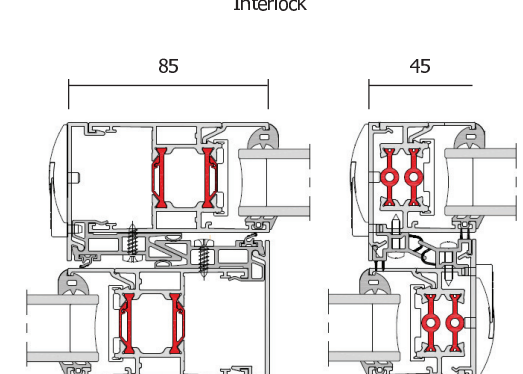

Sash & Frame fully assembled

Sash assembled, Frame broken down

Standard Threshold including sill

Flush/ Infinity Threshold

Interlock

Reinforced interlocks will be used where required automatically

Frame construction will be of AluK BSC94 Aluminium profiles, mitred joints, internally glazed with wedge gasket. Locks: 4 hook, security cylinder. Fab and Fix furniture.
Maximum sash size 1250w for 2250h, 1000w for 2400h, 750w for 2600h or Maximum of 400kg.

Finish: HG = High Gloss M = Matt. Glazing beads: As std 28mm only.
Double glazed glass=Total+ / Low Iron/ Thermo Bar. Triple glazed=2 x Total+ / Low Iron/ Thermo Bar

Important: Before ordering please ensure that you are familiar with our products and specifications as we will not accept responsibility for want of knowledge in the event that items do not meet with your requirements. Ordering these products you are automatically acknowledging our standard Terms and Conditions of Sale.