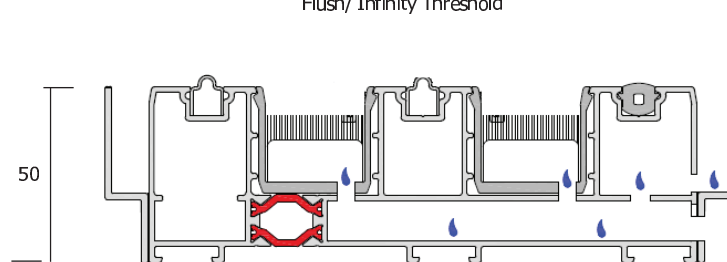

Item no	Overall size (inc sill etc)		Qty	Total sill length	Sill type		Drainage		Add-On 20			Trickle vent in head (20mm ext to head)
	Width	Height			none		Face	Top	Left	Right		
1					<input type="checkbox"/>	190	Base	<input type="checkbox"/>				<input type="checkbox"/> Qty.....

Main Handle	Cylinder	Threshold	Interlock	Glazing
Locking D	Security	Standard Threshold	85mm	Clear
<input type="checkbox"/> S.Less KM9	<input type="checkbox"/> T-tum (Master door sash only)	<input type="checkbox"/> Flush/ Infinity Threshold	<input type="checkbox"/> 45mm	<input type="checkbox"/> Add 1 sheet of laminate to each door
<input type="checkbox"/> S.Less lever & key				

Sash & Frame fully assembled

Sash assembled, Frame broken down

Standard Threshold including sill

Flush/ Infinity Threshold

Interlock

Reinforced interlocks will be used where required automatically

Frame construction will be of AluK BSC94 Aluminium profiles, mitred joints, internally glazed with wedge gasket. Locks: 4 hook, security cylinder. Fab and Fix furniture.
Maximum sash size 1250w for 2250h, 1000w for 2400h, 750w for 2600h or Maximum of 400kg.

Finish: HG = High Gloss M = Matt. Glazing beads: As std 28mm only.
Double glazed glass=Total+ / Low Iron/ Thermo Bar. Triple glazed=2 x Total+ / Low Iron/ Thermo Bar

Important: Before ordering please ensure that you are familiar with our products and specifications as we will not accept responsibility for want of knowledge in the event that items do not meet with your requirements. Ordering these products you are automatically acknowledging our standard Terms and Conditions of Sale.