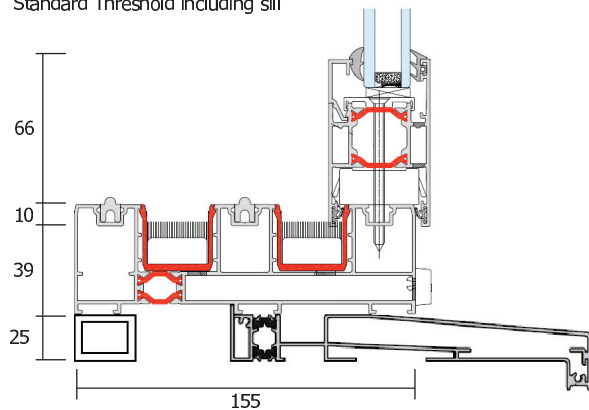

Item no	Overall size (inc sill etc)		Qty	Total sill length	Sill type		Drainage		Add-On 20			Trickle vent in head (20mm ext to head)
	Width	Height			none		Face	Top	Left	Right		
1					<input type="checkbox"/>	190	Base	<input type="checkbox"/>				<input type="checkbox"/> Qty.....

Main Handle	Cylinder	Threshold	Interlock	Glazing
Locking D	Security	Standard Threshold	85mm	Clear
<input type="checkbox"/> S.Less KM9	<input type="checkbox"/> T-tum (Master door sash only)	<input type="checkbox"/> Flush/ Infinity Threshold	<input type="checkbox"/> 45mm	<input type="checkbox"/> Add 1 sheet of laminate to each door
<input type="checkbox"/> S.Less lever & key				

Sash & Frame fully assembled

Sash assembled, Frame broken down

Standard Threshold including sill

Flush/ Infinity Threshold

Interlock

Reinforced interlocks will be used where required automatically

Frame construction will be of AluK BSC94 Aluminium profiles, mitred joints, internally glazed with wedge gasket. Locks: 4 hook, security cylinder. Fab and Fix furniture.
Maximum sash size 1250w for 2250h, 1000w for 2400h, 750w for 2600h or Maximum of 400kg.