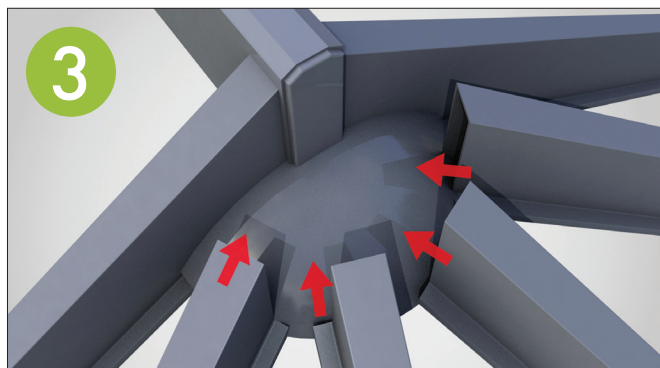

THE LEKA WARM ROOF IN SIMPLE STEPS

A simple guide on how the LEKA Warm Roof layers are put together.