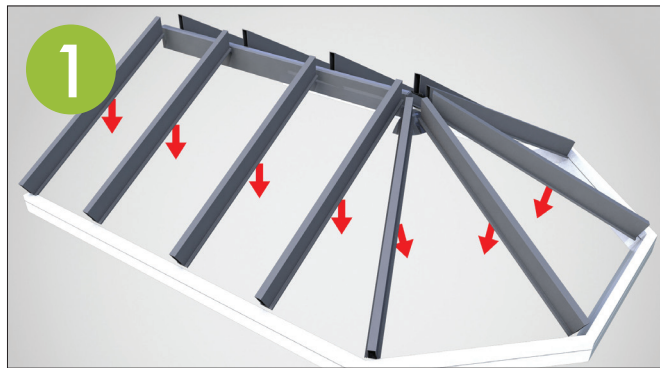

THE LEKA WARM ROOF IN SIMPLE STEPS

A simple guide on how the LEKA Warm Roof layers are put together.