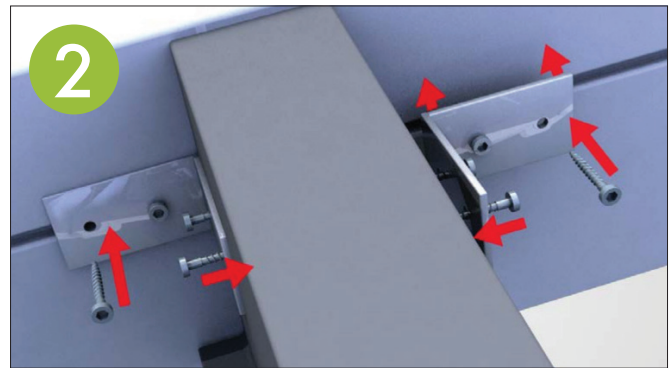

THE LEKA WARM ROOF IN SIMPLE STEPS

A simple guide on how the LEKA Warm Roof layers are put together.