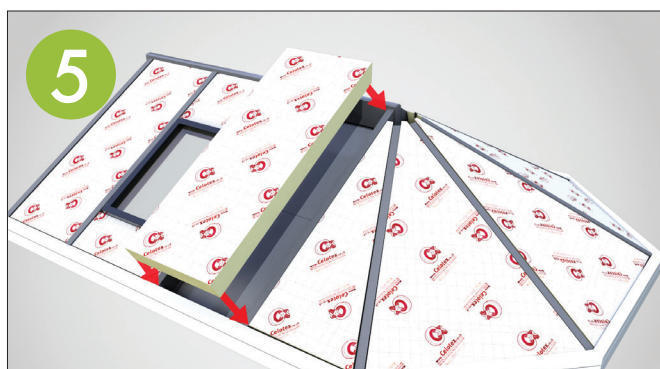

THE LEKA WARM ROOF IN SIMPLE STEPS

A simple guide on how the LEKA Warm Roof layers are put together.