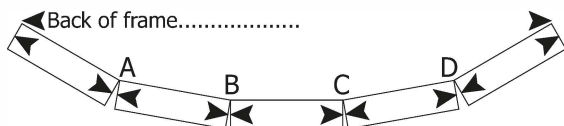

Link each bay segment to items on the window and door order forms

Poles will be supplied at the actual window height unless otherwise specified

**Frames, bay cill and aluminium poles will be delivered assembled, sash loose**

A.....

Bay Jacks  Reinforce Sill

Location.....

A..... B.....

Bay Jacks  Reinforce Sill

Location.....

A..... B..... C..... D.....

Bay Jacks  Reinforce Sill

**Pole angle restrictions:** \* = Bayjack available

Edge variable 120-150 \*

Edge Cornerpost 88-92 \*

**Important:** Before ordering please ensure that you are familiar with our products and specifications as we will not accept responsibility for want of knowledge in the event that items do not meet with your requirements. Ordering these products you are automatically acknowledging our standard Terms and Conditions of Sale.