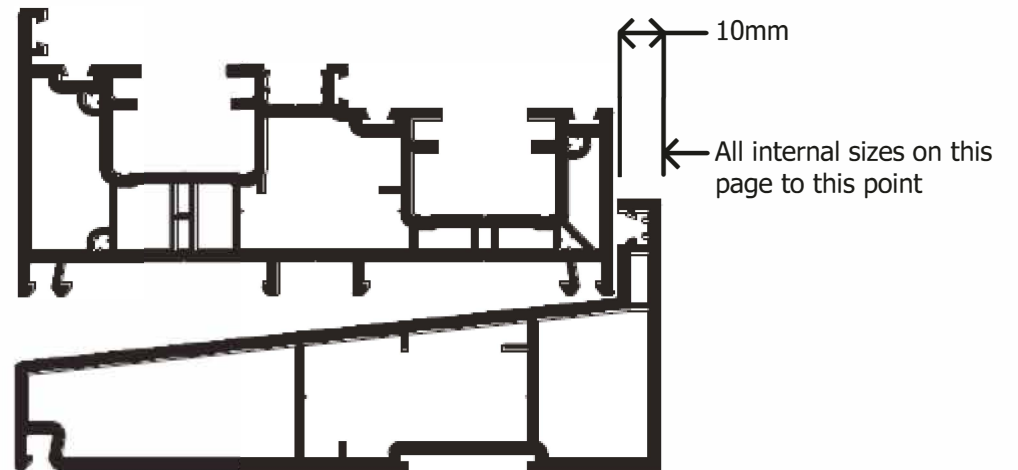

Link each bay segment to items on the window and door order forms

Poles will be supplied at the actual window height unless otherwise specified

**Frames, bay cill and aluminium poles will be delivered assembled, sash loose**

A.....

Bay Jacks  Reinforce Sill

Location.....

A..... B.....

Bay Jacks  Reinforce Sill

Location.....

A..... B..... C..... D.....

Bay Jacks  Reinforce Sill

**Pole angle restrictions:** \* = Bayjack available

Edge variable 120-150 \*

Edge Cornerpost 88-92 \*

**Important:** Before ordering please ensure that you are familiar with our products and specifications as we will not accept responsibility for want of knowledge in the event that items do not meet with your requirements. Ordering these products you are automatically acknowledging our standard Terms and Conditions of Sale.