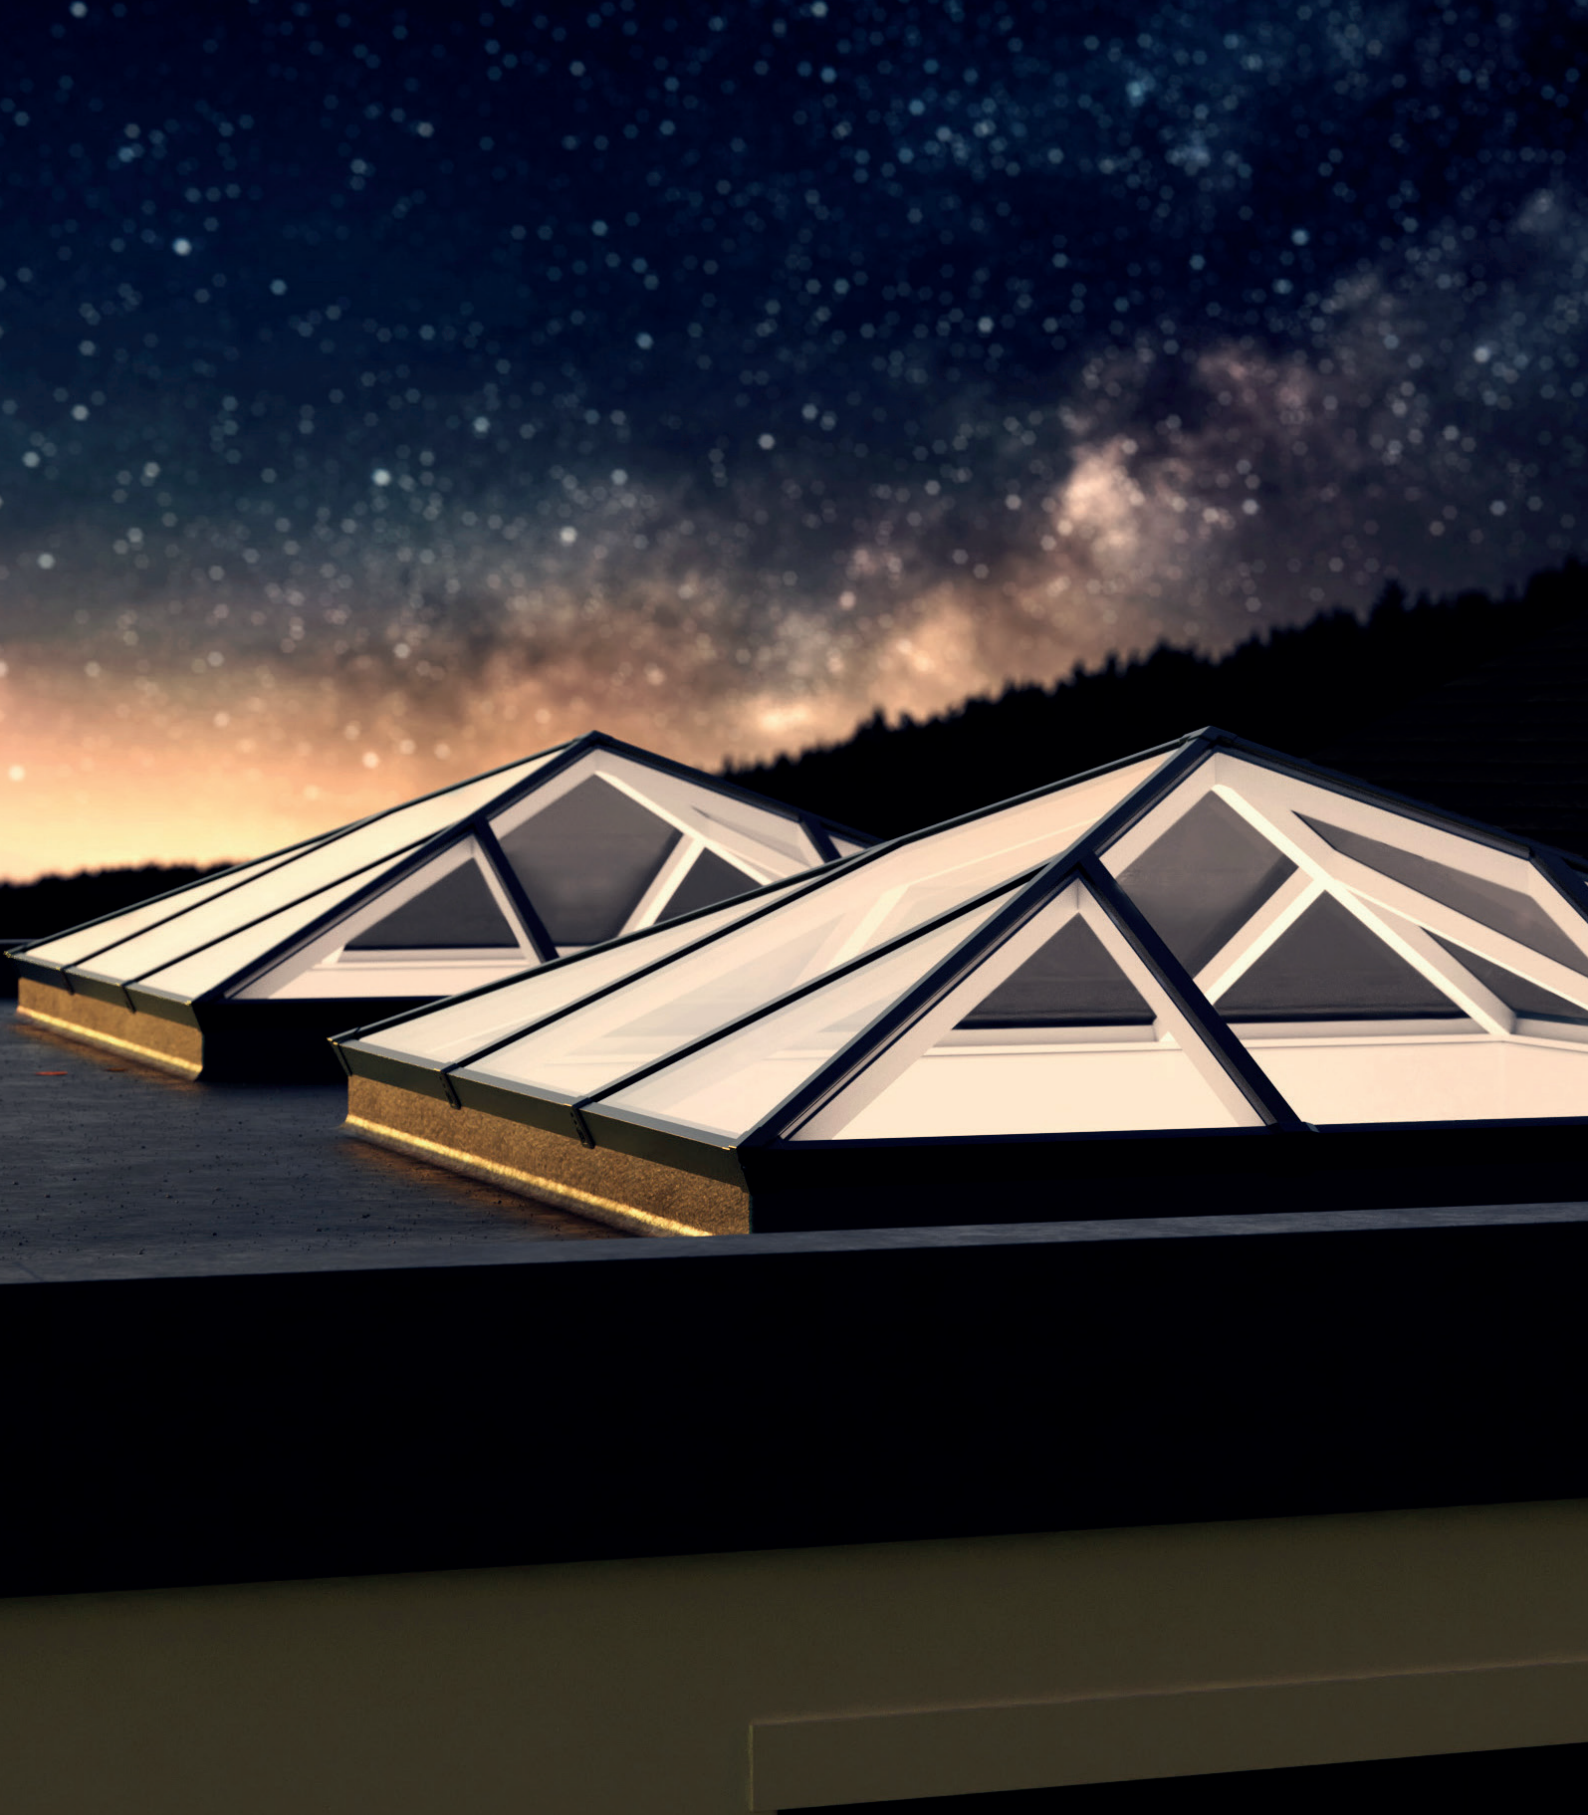

via your flat roof lantern. All of these innovative features combine to make Sheerline's S1 system the UK's most secure aluminium lantern roof*. A laminate glass upgrade is also available for extra security if required. So if you are looking for a lantern that comes with extra peace of mind as standard – then we have you covered.

**Mainstream residential roof lantern - not utilising bonded glass*

Whatever the weather Thermlock® technology helps keep you comfortable and heating bills lower

The S1 lantern combines aluminium's clean lines with exceptional thermal performance and features our innovative Thermlock® multi-chamber technology to keep you and your property well insulated against the worst of the UK weather. This coupled to high performance 28mm glazing means our lantern roofs offer class leading thermal performance, far superior to traditional polyamide systems based around 24mm glazing. A unique co-extruded perimeter seal also ensures draughts and rain are kept safely outside. 28mm glazing also allows acoustic dampening glass to be fitted if required.

THERMLOCK[®] *technology inside*

With great looks from every angle – due to our unique ultra low line aesthetics

Slim, consistent 50mm rafter, hip and ridge sightlines maximise the light flooding into your home, creating bright, airy interiors and banishing gloom. The S1 lantern also features ultra low line aesthetics so rafter and hip top caps sit close to the glazing level on the exterior, creating a sleek modern look. Completing this refined architectural

appearance our corner and rafter end caps run perfectly in line with the perimeter of the lantern, so no unsightly angles jut out to spoil the perfect lines of this outstandingly beautiful high-performance aluminium lantern. Leaving you with the ideal balance of understated refinement, contemporary looks and exacting quality standards.