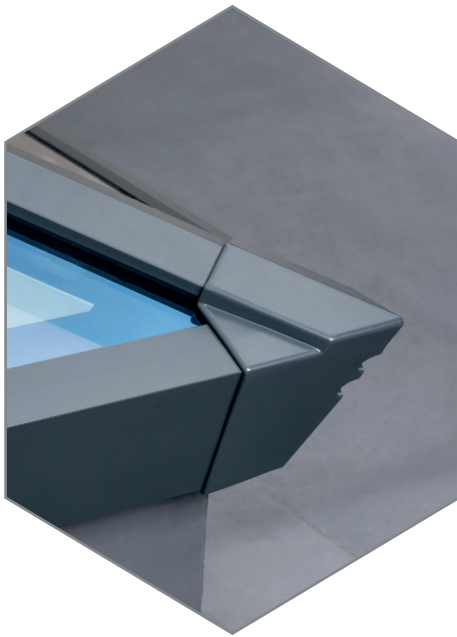

via your flat roof lantern. All of these innovative features combine to make Sheerline's S1 system the UK's most secure aluminium lantern roof*. A laminate glass upgrade is also available for extra security if required. So if you are looking for a lantern that comes with extra peace of mind as standard – then we have you covered.

**Mainstream residential roof lantern - not utilising bonded glass*

Whatever the weather Thermlock® technology helps keep you comfortable and heating bills lower

The S1 lantern combines aluminium's clean lines with exceptional thermal performance and features our innovative Thermlock® multi-chamber technology to keep you and your property well insulated against the worst of the UK weather. This coupled to high performance 28mm glazing means our lantern roofs offer class leading thermal performance, far superior to traditional polyamide systems based around 24mm glazing. A unique co-extruded perimeter seal also ensures draughts and rain are kept safely outside. 28mm glazing also allows acoustic dampening glass to be fitted if required.

THERMLOCK[®] *technology inside*

With great looks from every angle – due to our unique ultra low line aesthetics

Slim, consistent 50mm rafter, hip and ridge sightlines maximise the light flooding into your home, creating bright, airy interiors and banishing gloom. The S1 lantern also features ultra low line aesthetics so rafter and hip top caps sit close to the glazing level on the exterior, creating a sleek modern look. Completing this refined architectural