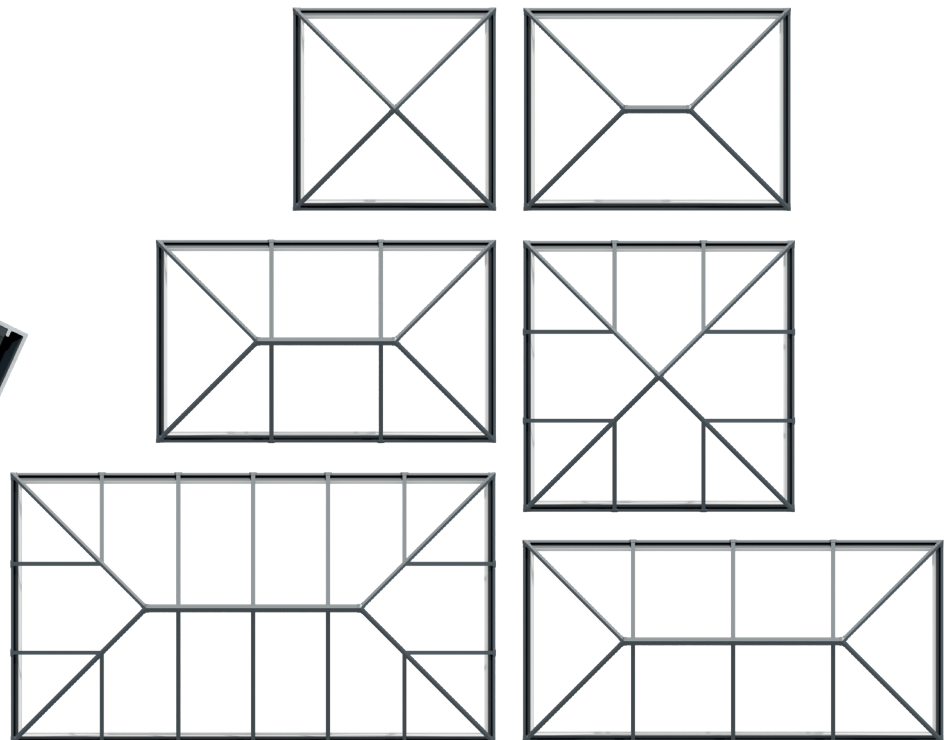

With a wide
range of styles
and sizes to suit
every project

Sheerline aluminium roof lanterns are available in a choice of 10 styles from square 'pyramid' designs to grander options suitable for larger 'orangery' style installations.

Maximum sizes up to 3.2m by an impressive 6m long, all set at a 25° pitch and all weather rated for the whole of the UK*.

S1 lanterns also feature an integral LED light channel around the perimeter of the roof – giving you an easy way to add mood lighting and create the final touch of individuality for your interior.

*Rated for a snow load of 1.2 kN/m². Covering the whole of the UK up to 200m altitude.