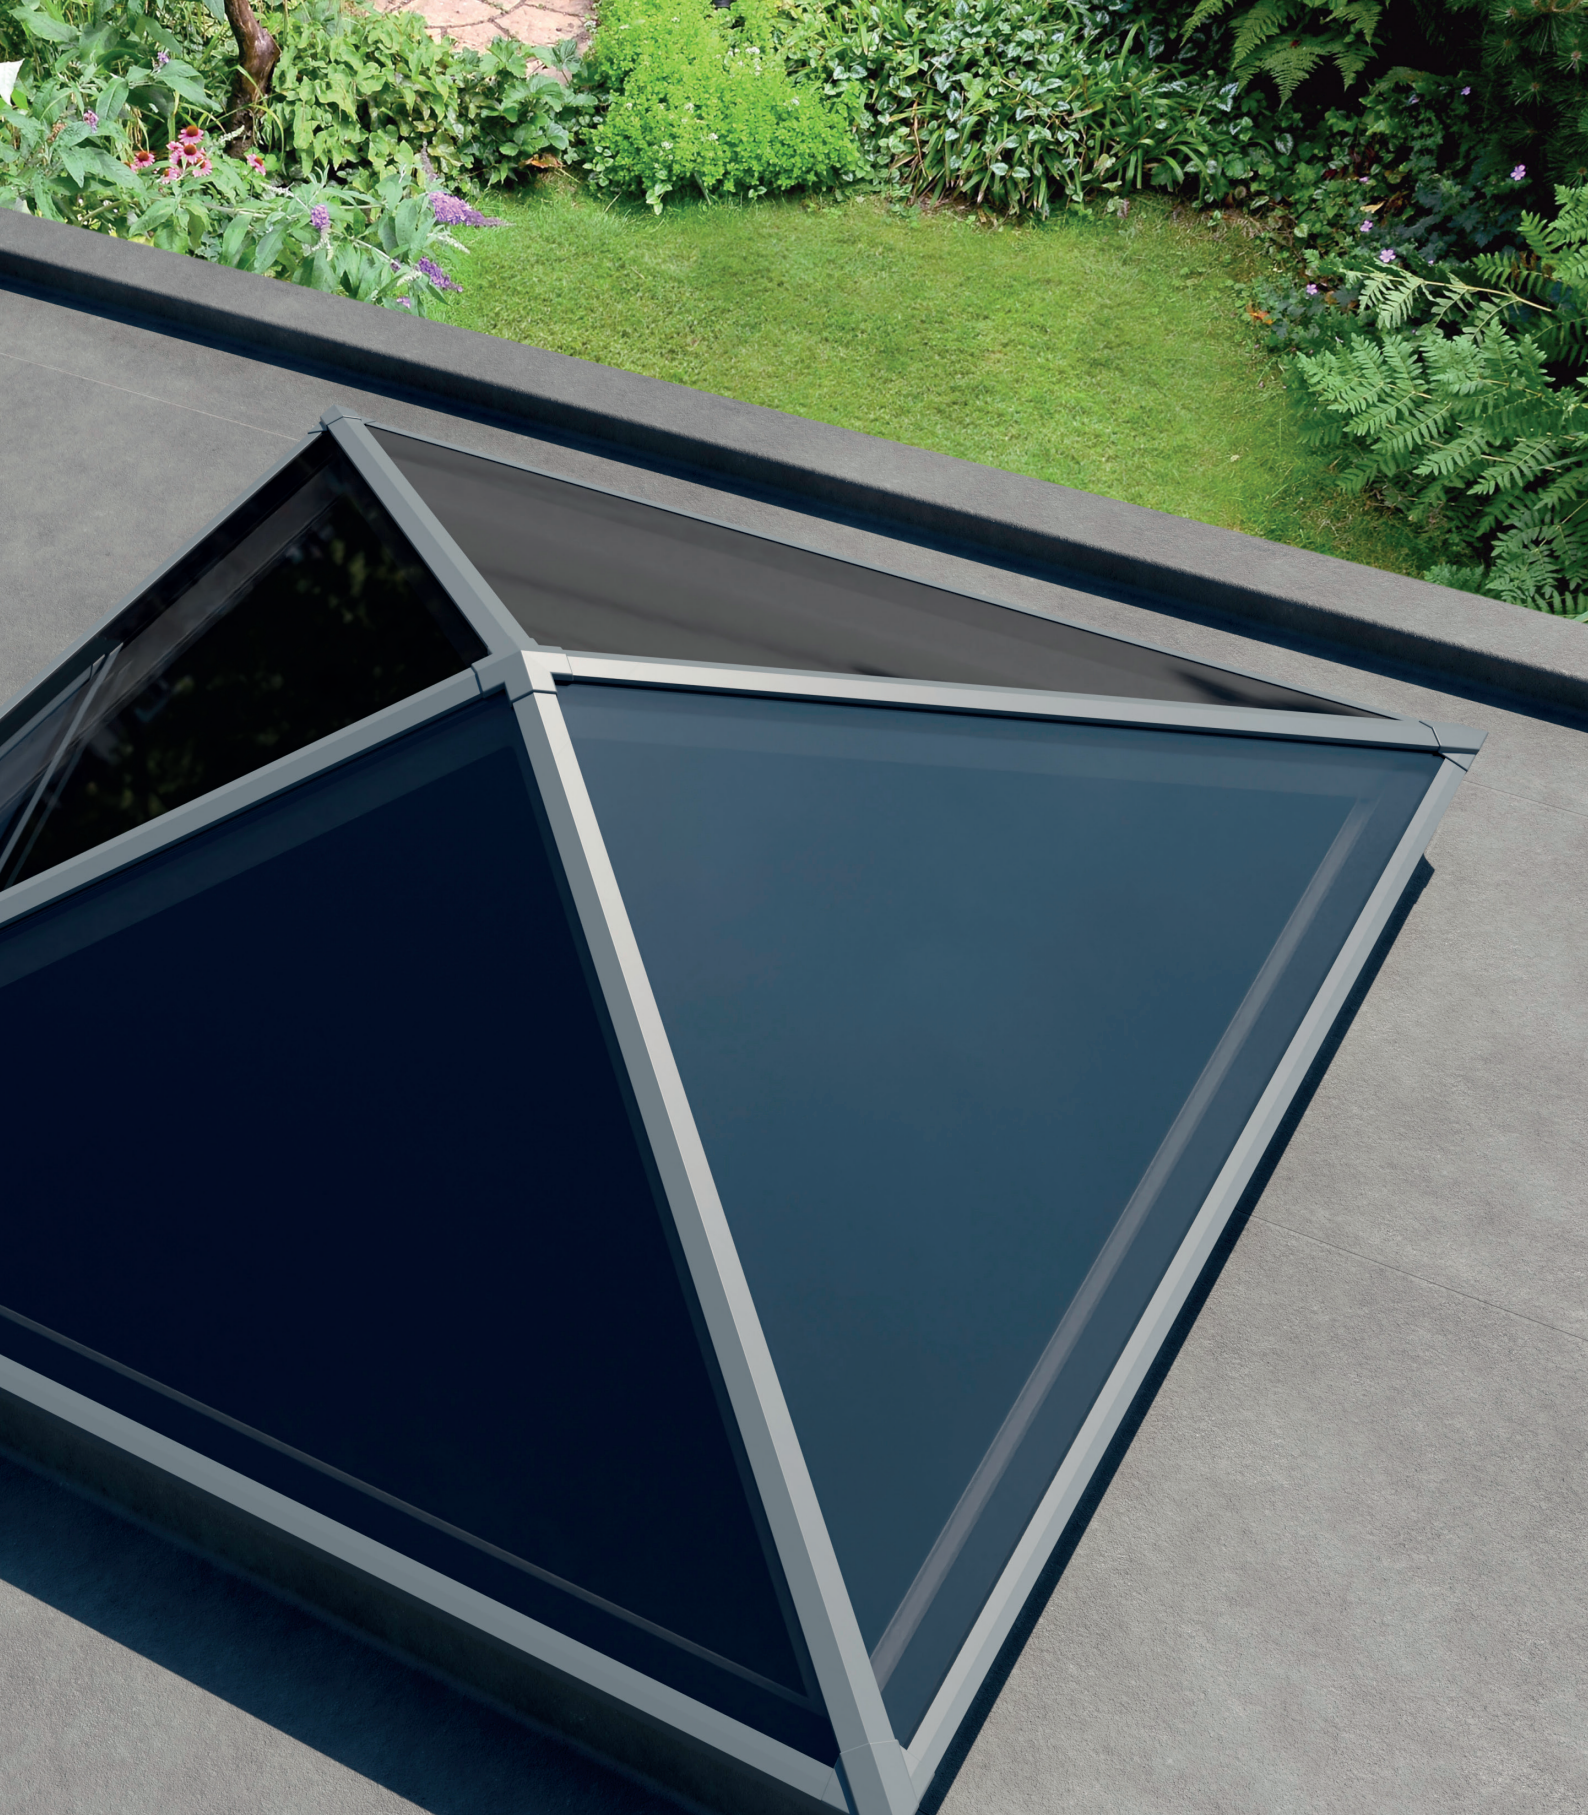

**Mainstream residential roof lantern - not utilising bonded glass*

Whatever the weather Thermlock® technology helps keep you comfortable and heating bills lower

The S1 lantern combines aluminium's clean lines with exceptional thermal performance and features our innovative Thermlock® multi-chamber technology to keep you and your property well insulated against the worst of the UK weather. This coupled to high performance 28mm glazing means our lantern roofs offer class leading thermal performance, far superior to traditional polyamide systems based around 24mm glazing. A unique co-extruded perimeter seal also ensures draughts and rain are kept safely outside. 28mm glazing also allows acoustic dampening glass to be fitted if required.

THERMLOCK[®] *technology inside*

With great looks from every angle – due to our unique ultra low line aesthetics

Slim, consistent 50mm rafter, hip and ridge sightlines maximise the light flooding into your home, creating bright, airy interiors and banishing gloom. The S1 lantern also features ultra low line aesthetics so rafter and hip top caps sit close to the glazing level on the exterior, creating a sleek modern look. Completing this refined architectural

appearance our corner and rafter end caps run perfectly in line with the perimeter of the lantern, so no unsightly angles jut out to spoil the perfect lines of this outstandingly beautiful high-performance aluminium lantern. Leaving you with the ideal balance of understated refinement, contemporary looks and exacting quality standards.