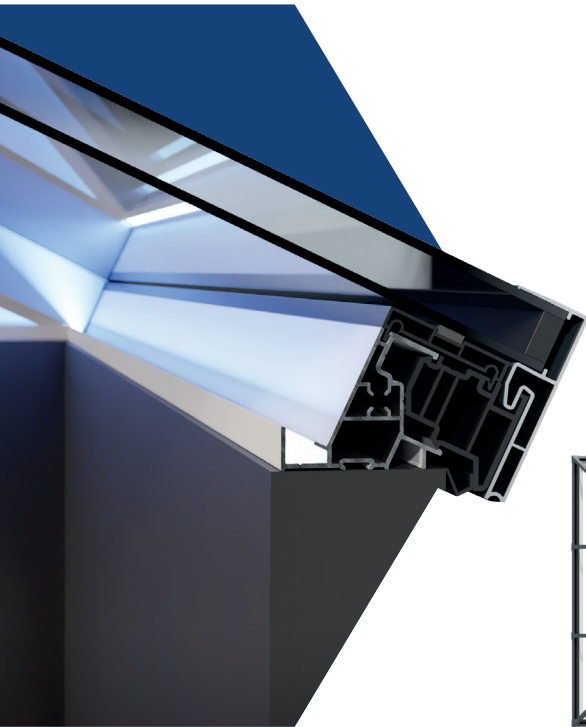

**Mainstream residential roof lantern - not utilising bonded glass*

Whatever the weather Thermlock® technology helps keep you comfortable and heating bills lower

The S1 lantern combines aluminium's clean lines with exceptional thermal performance and features our innovative Thermlock® multi-chamber technology to keep you and your property well insulated against the worst of the UK weather. This coupled to high performance 28mm glazing means our lantern roofs offer class leading thermal performance, far superior to traditional polyamide systems based around 24mm glazing. A unique co-extruded perimeter seal also ensures draughts and rain are kept safely outside. 28mm glazing also allows acoustic dampening glass to be fitted if required.

appearance our corner and rafter end caps run perfectly in line with the perimeter of the lantern, so no unsightly angles jut out to spoil the perfect lines of this outstandingly beautiful high-performance aluminium lantern. Leaving you with the ideal balance of understated refinement, contemporary looks and exacting quality standards.

With a wide
range of styles
and sizes to suit
every project

Sheerline aluminium roof lanterns are available in a choice of 10 styles from square 'pyramid' designs to grander options suitable for larger 'orangery' style installations.

Maximum sizes up to 3.2m by an impressive 6m long, all set at a 25° pitch and all weather rated for the whole of the UK*.

S1 lanterns also feature an integral LED light channel around the perimeter of the roof – giving you an easy way to add mood lighting and create the final touch of individuality for your interior.