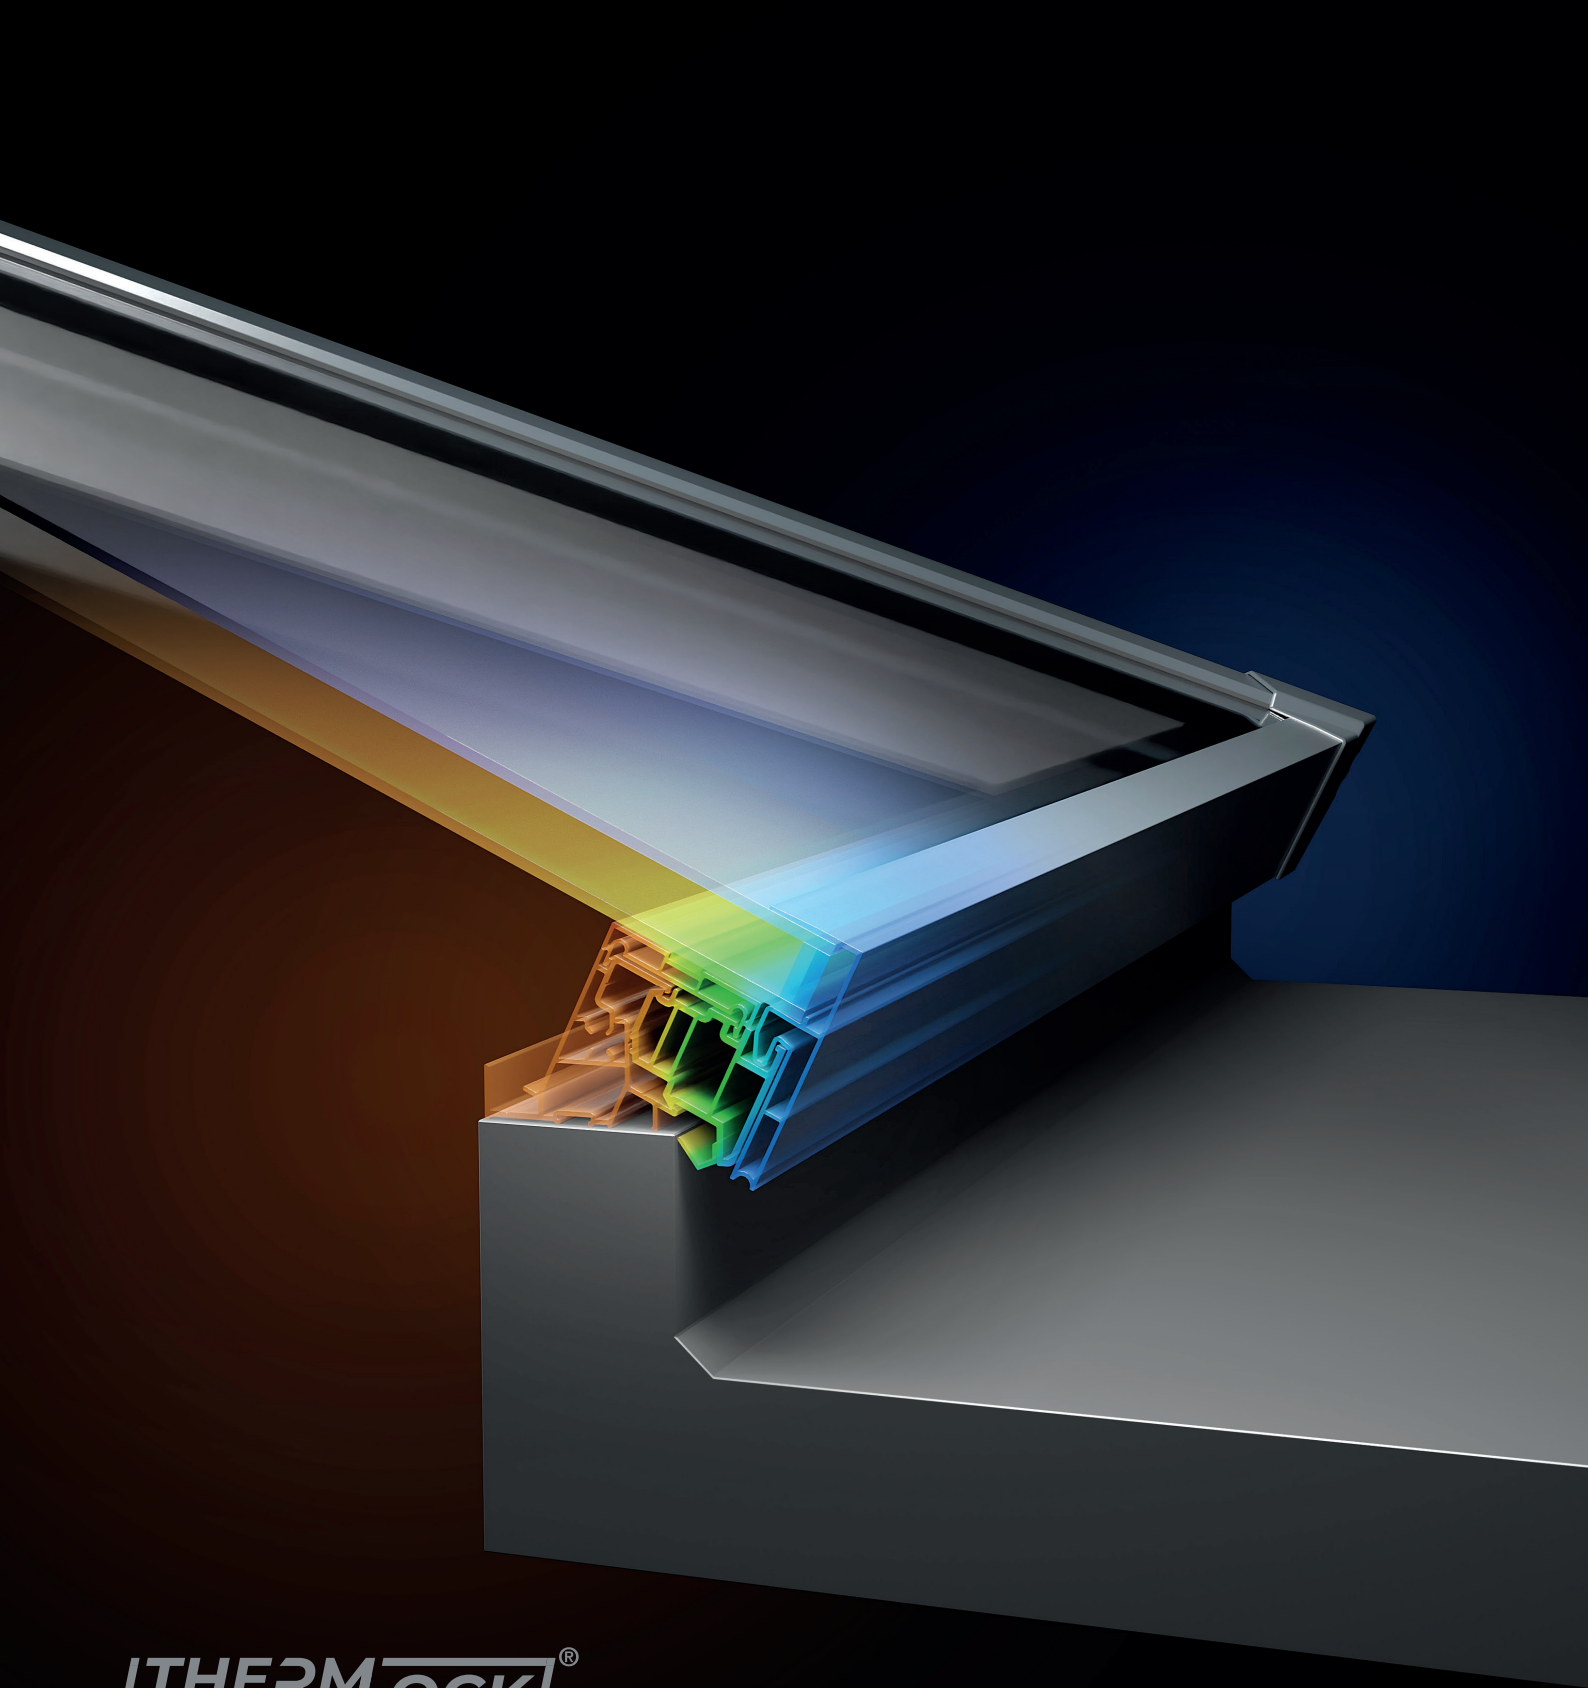

THERMLOCK® *technology inside*