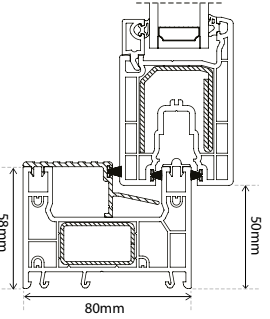

WARNING:
Orders will be processed and automatically manufactured after **24 hours**
ALL BOLD options are processed automatically

Frame construction will be of Rehau Slinova profiles, fully welded & grooved joints, internally glazed with co-extruded & welded gaskets. Hook lock. Internal sliding track. Fab & Fix furniture.
Glazing beads: As standard, frame beads will accept only a 28mm unit.
Important: Before ordering please ensure that you are familiar with our products and specifications. We will not accept responsibility for want of knowledge in the event that items do not meet with your requirements. By ordering these products you are acknowledging our standard terms and conditions of sale.