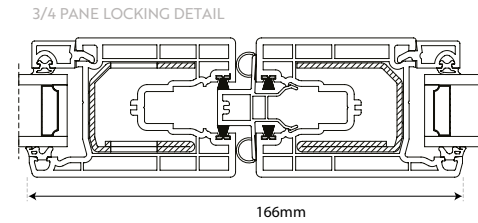

WARNING:
Orders will be processed and automatically manufactured after **24 hours**
ALL BOLD options are processed automatically

Frame construction will be of Rehau Slinova profiles, fully welded & grooved joints, internally glazed with co-extruded & welded gaskets. Hook lock. Internal sliding track. Fab & Fix furniture.
Glazing beads: As standard, frame beads will accept only a 28mm unit.
Important: Before ordering please ensure that you are familiar with our products and specifications. We will not accept responsibility for want of knowledge in the event that items do not meet with your requirements. By ordering these products you are acknowledging our standard terms and conditions of sale.