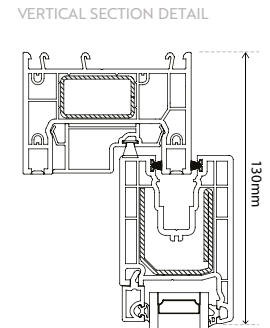

WARNING:
Orders will be processed and automatically manufactured after **24 hours**
ALL BOLD options are processed automatically

Frame construction will be of Rehau Slinova profiles, fully welded & grooved joints, internally glazed with co-extruded & welded gaskets. Hook lock. Internal sliding track. Fab & Fix furniture.
Glazing beads: As standard, frame beads will accept only a 28mm unit.
Important: Before ordering please ensure that you are familiar with our products and specifications. We will not accept responsibility for want of knowledge in the event that items do not meet with your requirements. By ordering these products you are acknowledging our standard terms and conditions of sale.