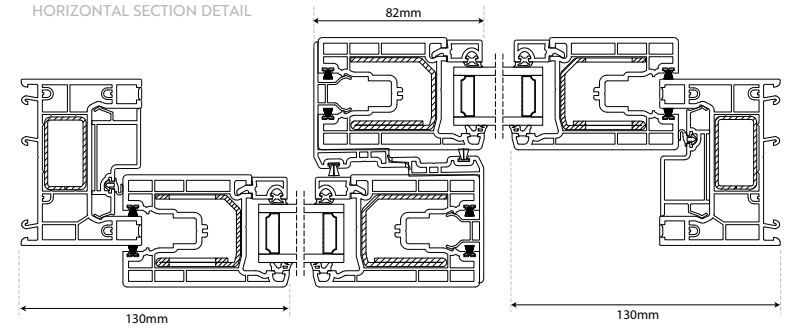

WARNING:
Orders will be processed and automatically manufactured after **24 hours**
ALL BOLD options are processed automatically

Frame construction will be of Rehau Slinova profiles, fully welded & grooved joints, internally glazed with co-extruded & welded gaskets. Hook lock. Internal sliding track. Fab & Fix furniture.
Glazing beads: As standard, frame beads will accept only a 28mm unit.
Important: Before ordering please ensure that you are familiar with our products and specifications. We will not accept responsibility for want of knowledge in the event that items do not meet with your requirements. By ordering these products you are acknowledging our standard terms and conditions of sale.