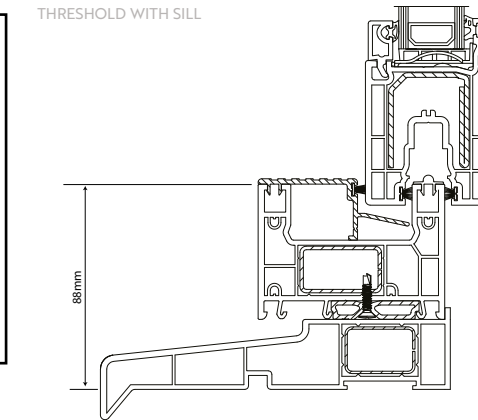

WARNING:
Orders will be processed and automatically manufactured after **24 hours**
ALL BOLD options are processed automatically

Frame construction will be of Rehau Slinova profiles, fully welded & grooved joints, internally glazed with co-extruded & welded gaskets. Hook lock. Internal sliding track. Fab & Fix furniture.
Glazing beads: As standard, frame beads will accept only a 28mm unit.
Important: Before ordering please ensure that you are familiar with our products and specifications. We will not accept responsibility for want of knowledge in the event that items do not meet with your requirements. By ordering these products you are acknowledging our standard terms and conditions of sale.